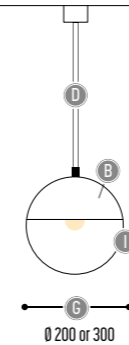

BANGSTER HOODY

design jeroen debruyne

BANGSTER HOODY S
 2145-BB(B)-071GG0-DD-00
 2145-BB(B)-904GGH-DD-00-K

BB(B)	COLORS	02	Black	
		03	White	
		110	Brass	
		150	Bronze Light	
		151	Bronze Dark	
		RAL color on request		
CCC	TYPE G9	071	LED (MAX 6 W)	
EFF	CRI • LUMENOUTPUT	904	>90 CRI • 600 Lm / 350 mA / 6 W	
GG	GLOBE dimension	SINGLE	20	Ø200
			30	Ø300
H	COLOR TEMP.	0	N.A.	
		1	2200K	
		2	2700K	
		3	3000K	
DD	SUPS. CABLE	01	1,5 m	
		02	2,5 m	
II	GLOBE color	00	Transparent	
K	DRIVER	1	No driver (CC)	
		0	Non dimmable (intern)	
		3	Dali (intern)	
		4	Phase cut (intern)	

Alu - Glass - Brass

BANGSTER HOODY WALL 1
 2147-BB(B)-071200-00
 2147-BB(B)-90420H-00-K

BB(B)	COLORS	02		Black
		03		White
		110		Brass
		150		Bronze Light
		151		Bronze Dark
		RAL color on request		
CCC	TYPE G9	071		LED (MAX 6 W)
EFF	CRI • LUMENOUTPUT	904	>90 CRI • 600 Lm / 350 mA / 6 W	
GG	GLOBE	20	Ø200	
H	COLOR TEMP.	0	N.A.	
		1	2200K	
		2	2700K	
		3	3000K	
II	GLOBE color	00	Transparent	
JJ(J)	COLORS	02		Black
		03		White
		110		Brass
		150		Bronze Light
		151		Bronze Dark
		RAL color on request		
K	DRIVER	1	No driver (CC)	
		0	Non dimmable (extern)	
		3	Dali (extern)	
		4	Phase cut (extern)	

BANGSTER HOODY WALL 2
 2199-BB(B)-071200-00-JJ(J)
 2199-BB(B)-90420H-00-JJ(J)-K