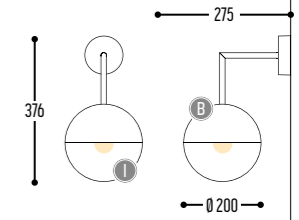

BANGSTER HOODY

design jeroen debruyne

BANGSTER HOODY S
 2145-BB(B)-071GG0-DD-00
 2145-BB(B)-904GGH-DD-00-K

BB(B)	COLORS	02	Black	
		03	White	
		110	Brass	
		150	Bronze Light	
		151	Bronze Dark	
		RAL color on request		
CCC	TYPE G9	071	LED (MAX 6 W)	
EFF	CRI • LUMENOUTPUT	904	>90 CRI • 600 Lm / 350 mA / 6 W	
GG	GLOBE dimension	SINGLE	20	Ø200
			30	Ø300
H	COLOR TEMP.	0	N.A.	
		1	2200K	
		2	2700K	
		3	3000K	
DD	SUPS. CABLE	01	1,5 m	
		02	2,5 m	
II	GLOBE color	00	Transparent	
K	DRIVER	1	No driver (CC)	
		0	Non dimmable (intern)	
		3	Dali (intern)	
		4	Phase cut (intern)	

Alu - Glass - Brass

BANGSTER HOODY WALL 1
 2147-BB(B)-071200-00
 2147-BB(B)-90420H-00-K

BB(B)	COLORS	02		Black
		03		White
		110		Brass
		150		Bronze Light
		151		Bronze Dark
		RAL color on request		
CCC	TYPE G9	071		LED (MAX 6 W)
EFF	CRI • LUMENOUTPUT	904	>90 CRI • 600 Lm / 350 mA / 6 W	
GG	GLOBE	20	Ø200	
H	COLOR TEMP.	0	N.A.	
		1	2200K	
		2	2700K	
		3	3000K	
II	GLOBE color	00	Transparent	
JJ(J)	COLORS	02		Black
		03		White
		110		Brass
		150		Bronze Light
		151		Bronze Dark
		RAL color on request		
K	DRIVER	1	No driver (CC)	
		0	Non dimmable (extern)	
		3	Dali (extern)	
		4	Phase cut (extern)	

BANGSTER HOODY WALL 2
 2199-BB(B)-071200-00-JJ(J)
 2199-BB(B)-90420H-00-JJ(J)-K