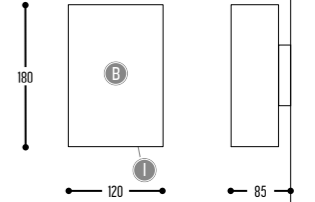

**KAVEOO**  
design dark studio

**KAVEOO**  
1375-BB-90600H-K

**KAVEOO MAX**  
1376-BB-91500H-K

BB(B)	COLORS	02	Black	
		03	White	
		111	Brass Finish	
		150	Bronze Light	
		151	Bronze Dark	
		RAL color on request		
EFF	TYPE	KAVEOO	906	>90 CRI • 2x 600 Lm / 350 mA / 6,4 W
		KAVEOO MAX	915	>80 CRI • 2x 1500 Lm / 350 mA / 11,6 W
GG	REFLECTOR	00	N.A.	
H	COLOR TEMP	2	2700K	
		3	3000K	
K	DRIVER	1	No driver (CC)	
		0	Non dimmable (intern)	
		3	Dali (intern) Except KAVEOO (extern)	
		4	Phase cut (intern)	