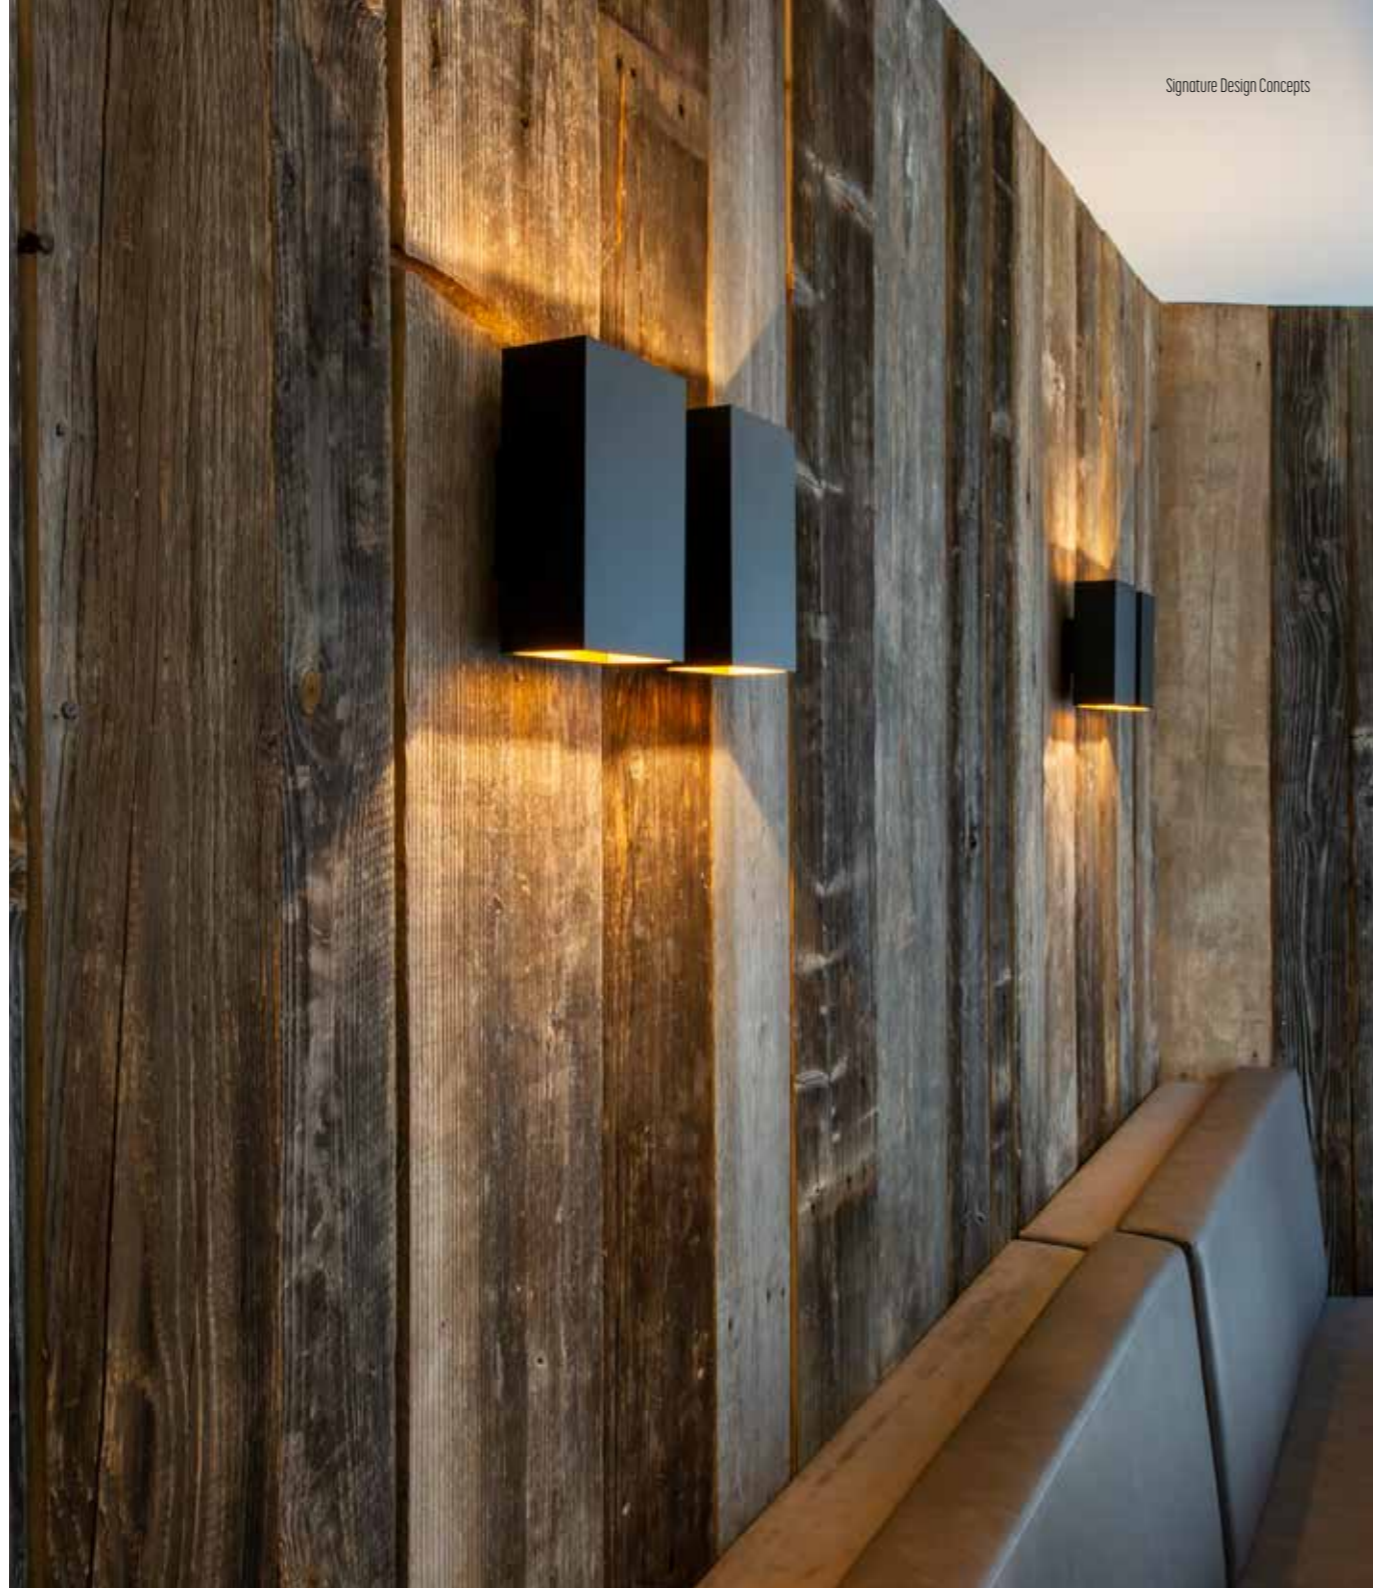

**KAVEOO**  
design dark studio

**KAVEOO**  
1375-BB-90600H-K

**KAVEOO MAX**  
1376-BB-91500H-K

BB(B)	COLORS	02	Black	
		03	White	
		111	Brass Finish	
		150	Bronze Light	
		151	Bronze Dark	
		RAL color on request		
EFF	TYPE	KAVEOO	906	>90 CRI • 2x 600 Lm / 350 mA / 6,4 W
		KAVEOO MAX	915	>80 CRI • 2x 1500 Lm / 350 mA / 11,6 W
GG	REFLECTOR	00	N.A.	
H	COLOR TEMP	2	2700K	
		3	3000K	
K	DRIVER	1	No driver (CC)	
		0	Non dimmable (intern)	
		3	Dali (intern) Except KAVEOO (extern)	
		4	Phase cut (intern)	