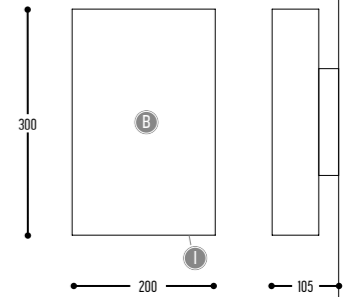

**KAVEOO**  
design dark studio

**KAVEOO**  
1375-BB-90600H-K

**KAVEOO MAX**  
1376-BB-91500H-K

BB(B)	COLORS	02	Black	
		03	White	
		111	Brass Finish	
		150	Bronze Light	
		151	Bronze Dark	
		RAL color on request		
EFF	TYPE	KAVEOO	906	>90 CRI • 2x 600 Lm / 350 mA / 6,4 W
		KAVEOO MAX	915	>80 CRI • 2x 1500 Lm / 350 mA / 11,6 W
GG	REFLECTOR	00	N.A.	
H	COLOR TEMP	2	2700K	
		3	3000K	
K	DRIVER	1	No driver (CC)	
		0	Non dimmable (intern)	
		3	Dali (intern) Except KAVEOO (extern)	
		4	Phase cut (intern)	