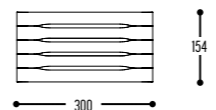

BB(B)	COLORS	02	Black		
		03	White		
		101	Soft Pink		
		103	Soft Blue		
		104	Soft Green		
		124	Kaki		
		140	Old Pink		
		141	Terracotta Red		
		142	Oxide Red		
		110	Brass		
		150	Bronze Light		
		151	Bronze Dark		
				RAL color on request	

EFF	CRI • LUMENOUTPUT	805	>90 CRI • 2x 450 Lm / 700mA / 6 W
GG	REFLECTOR	00	N.A.
H	COLOR TEMP.	2	2700K
		3	3000K
		4	4000K

K	DRIVER	0	Non dimmable (intern)
		1	No driver
		3	Dali (extern)
		4	Phase cut (intern)