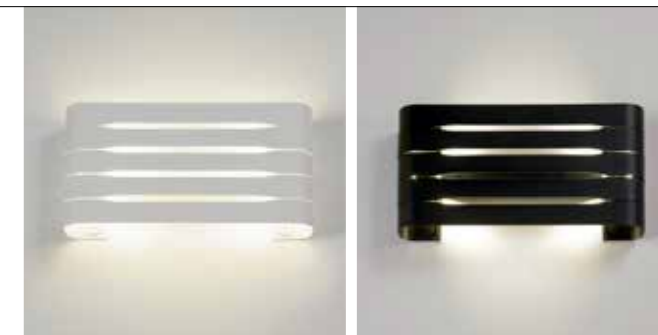

ORGUE

design luc vincent & maxim pien

Source Luxfit - Luxemburg

ORGUE
1363-BB(B)-866003-DD-K

BB(B)	COLORS	Code	Color
		02	Black
		03	White
		101	Soft Pink
		103	Soft Blue
		104	Soft Green
		124	Kaki
		140	Old Pink
		141	Terracotta Red
		142	Oxide Red
		110	Brass
		150	Bronze Light
		151	Bronze Dark
			RAL color on request

EFF	CRI • LUMENOUTPUT	866	>90 CRI • 1x 7640 Lm / 49,6 W
GG	REFLECTOR	00	N.A.
H	COLOR TEMP.	3	3000K
DD	SUSP. CABLE	01	1,5 m
		02	2,5 m
K	DRIVER	0	Non dimmable (intern)
		3	Dali (intern)

Alu-Metal

Savoyard_Stephanie Laporte

ORGUE WALL
1360-BB(B)-80500H-00-K

BB(B)	COLORS	02	Black
		03	White
		101	Soft Pink
		103	Soft Blue
		104	Soft Green
		124	Kaki
		140	Old Pink
		141	Terracotta Red
		142	Oxide Red
		110	Brass
		150	Bronze Light
		151	Bronze Dark