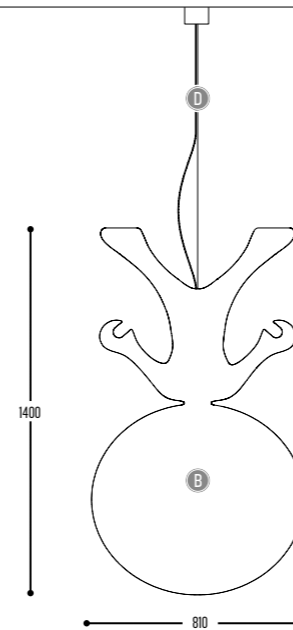

580-03-CCC-DD
580-03-5103-DD-K
580-03-EFF-DD-K

SPACEWALKER FLOOR

581-03-5103-00-K
581-03-EFF-00-K

IP65 LED version
available on request

BB	MATERIAL	03	White (translucent)
CCC	TYPE G5	339	T16 (39 W) Non Dim
		340	T16 (39 W) Dim 1-10 V
		341	T16 (39 W) ONE 4 ALL
EFF H	CRI • LUMENOUTPUT	510	>90 CRI • 8000 Lm / 480 mA / 75 W
	COLOR TEMP.	3	3000K
DD	SUSP. CABLE	00	N.A.
		02	2,5 m
		03	5 m
K	DRIVER	0	Non dimmable (intern)
		2	Dimmable 1-10 V (intern)
		3	Dali (intern)