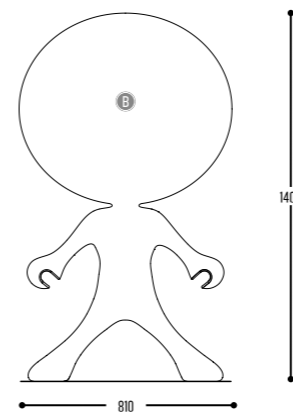

580-03-CCC-DD
580-03-5103-DD-K
580-03-EFF-DD-K

SPACEWALKER FLOOR

581-03-5103-00-K
581-03-EFF-00-K

IP65 LED version
available on request

BB	MATERIAL	03	White (translucent)
CCC	TYPE G5	339	T16 (39 W) Non Dim
		340	T16 (39 W) Dim 1-10 V
		341	T16 (39 W) ONE 4 ALL
EFF H	CRI • LUMENOUTPUT	510	>90 CRI • 8000 Lm / 480 mA / 75 W
	COLOR TEMP.	3	3000K
DD	SUSP. CABLE	00	N.A.
		02	2,5 m
		03	5 m
K	DRIVER	0	Non dimmable (intern)
		2	Dimmable 1-10 V (intern)
		3	Dali (intern)