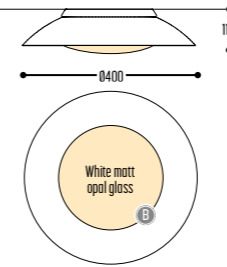

TALORE
design dark studio

Z33 Design Museum _ Architect Francesco Torzo

TALORE
2570-BB(B)-813003-K

BB(B)	COLORS	02	Black
		03	White
		101	Soft Pink
		103	Soft Blue
		104	Soft Green
		124	Kaki
		140	Old Pink
		141	Terracotta Red
		142	Oxide Red
		111	Brass Finish
		150	Bronze Light
151	Bronze Dark		
		RAL color on request	
EFF	CRI • LUMENOUTPUT	813	>80 CRI • 1350 Lm / 550 mA / 19 W
GG	REFLECTOR	00	N.A.
H	COLOR TEMP.	3	3000K
K	DRIVER	1	No driver (CC)
		0	Non dimmable (intern)
		3	Dali (intern)