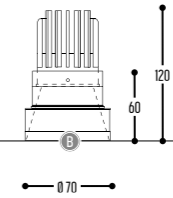

MAGNIFIQUE DEEP
3001-BB(B)-907GGH-K