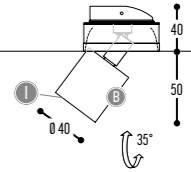

MAGNIFIQUE KIKI
3007-BB-907GGH-II(I)-K