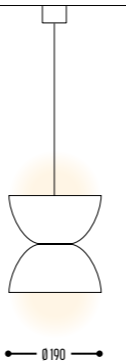

TWOCAN SM
2554-BB(B)-90400H-DD-II(I)-K
2554-BB(B)-071-DD-II(I)

TWOCAN MM
2551-BB(B)-90400H-DD-II(I)-K
2551-BB(B)-071-DD-II(I)

TWOCAN SL
2556-BB(B)-90400H-DD-II(I)-K
2556-BB(B)-071-DD-II(I)

TWOCAN LS
2558-BB(B)-90400H-DD-II(I)-K
2558-BB(B)-071-DD-II(I)

TWOCAN SS
2555-BB(B)-90400H-DD-II(I)-K
2555-BB(B)-071-DD-II(I)

TWOCAN LL
2559-BB(B)-90400H-DD-II(I)-K
2559-BB(B)-071-DD-II(I)

BB(B)	COLORS UPPER PART	02		Black	
		03		White	
		150		Bronze light	
		151		Bronze dark	
		101		Soft Pink	
		103		Soft Blue	
		104		Soft Green	
		124		Kaki	
		140		Old Pink	
		141		Terracotta Red	
		142		Oxide Red	
		110		Brass	
				RAL color on request	