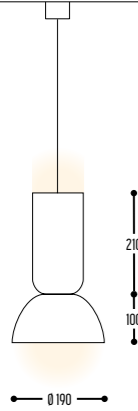

TWOCAN

design dark studio

Allvino _ Fugazzi

TWOCAN ML
2553-BB(B)-90400H-DD-II(I)-K
2553-BB(B)-071-DD-II(I)

TWOCAN LM
2557-BB(B)-90400H-DD-II(I)-K
2557-BB(B)-071-DD-II(I)

TWOCAN MS
2552-BB(B)-90400H-DD-II(I)-K
2552-BB(B)-071-DD-II(I)

TWOCAN SM
2554-BB(B)-90400H-DD-II(I)-K
2554-BB(B)-071-DD-II(I)

TWOCAN MM
2551-BB(B)-90400H-DD-II(I)-K
2551-BB(B)-071-DD-II(I)

TWOCAN SL
2556-BB(B)-90400H-DD-II(I)-K
2556-BB(B)-071-DD-II(I)

TWOCAN LS
2558-BB(B)-90400H-DD-II(I)-K
2558-BB(B)-071-DD-II(I)

TWOCAN SS
2555-BB(B)-90400H-DD-II(I)-K
2555-BB(B)-071-DD-II(I)

TWOCAN LL
2559-BB(B)-90400H-DD-II(I)-K
2559-BB(B)-071-DD-II(I)

BB(B)	COLORS UPPER PART	02		Black	
		03		White	
		150		Bronze light	
		151		Bronze dark	
		101		Soft Pink	
		103		Soft Blue	
		104		Soft Green	
		124		Kaki	
		140		Old Pink	
		141		Terracotta Red	
		142		Oxide Red	
		110		Brass	
				RAL color on request	

CCC	TYPE G9	071		LED (MAX 6 W)
-----	---------	-----	--	---------------

EFF	CRI • LUMENOUTPUT	904	LED	>90 CRI • 2x 600 Lm / 350 mA / 6,4 W
-----	-------------------	-----	-----	--------------------------------------