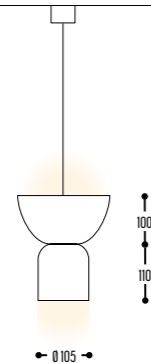

TWOCAN SM
2554-BB(B)-90400H-DD-II(I)-K
2554-BB(B)-071-DD-II(I)

TWOCAN MM
2551-BB(B)-90400H-DD-II(I)-K
2551-BB(B)-071-DD-II(I)

TWOCAN SL
2556-BB(B)-90400H-DD-II(I)-K
2556-BB(B)-071-DD-II(I)

TWOCAN LS
2558-BB(B)-90400H-DD-II(I)-K
2558-BB(B)-071-DD-II(I)

TWOCAN SS
2555-BB(B)-90400H-DD-II(I)-K
2555-BB(B)-071-DD-II(I)

TWOCAN LL
2559-BB(B)-90400H-DD-II(I)-K
2559-BB(B)-071-DD-II(I)

BB(B)	COLORS UPPER PART	02		Black	
		03		White	
		150		Bronze light	
		151		Bronze dark	
		101		Soft Pink	
		103		Soft Blue	
		104		Soft Green	
		124		Kaki	
		140		Old Pink	
		141		Terracotta Red	
		142		Oxide Red	
		110		Brass	
				RAL color on request	