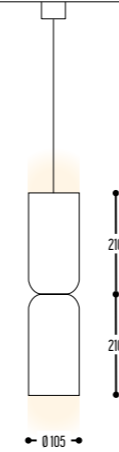

TWOCAN

design dark studio

Allvino _ Fugazzi

TWOCAN ML
2553-BB(B)-90400H-DD-II(I)-K
2553-BB(B)-071-DD-II(I)

TWOCAN LM
2557-BB(B)-90400H-DD-II(I)-K
2557-BB(B)-071-DD-II(I)

TWOCAN MS
2552-BB(B)-90400H-DD-II(I)-K
2552-BB(B)-071-DD-II(I)

TWOCAN SM
2554-BB(B)-90400H-DD-II(I)-K
2554-BB(B)-071-DD-II(I)

TWOCAN MM
2551-BB(B)-90400H-DD-II(I)-K
2551-BB(B)-071-DD-II(I)

TWOCAN SL
2556-BB(B)-90400H-DD-II(I)-K
2556-BB(B)-071-DD-II(I)

TWOCAN LS
2558-BB(B)-90400H-DD-II(I)-K
2558-BB(B)-071-DD-II(I)

TWOCAN SS
2555-BB(B)-90400H-DD-II(I)-K
2555-BB(B)-071-DD-II(I)

TWOCAN LL
2559-BB(B)-90400H-DD-II(I)-K
2559-BB(B)-071-DD-II(I)

BB(B)	COLORS UPPER PART	02		Black	
		03		White	
		150		Bronze light	
		151		Bronze dark	
		101		Soft Pink	
		103		Soft Blue	
		104		Soft Green	
		124		Kaki	
		140		Old Pink	
		141		Terracotta Red	
		142		Oxide Red	
		110		Brass	
				RAL color on request	

CCC	TYPE G9	071		LED (MAX 6 W)
-----	---------	-----	--	---------------

EFF	CRI • LUMENOUTPUT	904	LED	>90 CRI • 2x 600 Lm / 350 mA / 6,4 W
-----	-------------------	-----	-----	--------------------------------------