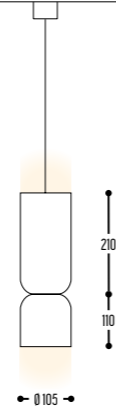

TWOCAN

design dark studio

Allvino _ Fugazzi

TWOCAN ML
2553-BB(B)-90400H-DD-II(I)-K
2553-BB(B)-071-DD-II(I)

TWOCAN LM
2557-BB(B)-90400H-DD-II(I)-K
2557-BB(B)-071-DD-II(I)

TWOCAN MS
2552-BB(B)-90400H-DD-II(I)-K
2552-BB(B)-071-DD-II(I)

TWOCAN SM
2554-BB(B)-90400H-DD-II(I)-K
2554-BB(B)-071-DD-II(I)

TWOCAN MM
2551-BB(B)-90400H-DD-II(I)-K
2551-BB(B)-071-DD-II(I)

TWOCAN SL
2556-BB(B)-90400H-DD-II(I)-K
2556-BB(B)-071-DD-II(I)

TWOCAN LS
2558-BB(B)-90400H-DD-II(I)-K
2558-BB(B)-071-DD-II(I)

TWOCAN SS
2555-BB(B)-90400H-DD-II(I)-K
2555-BB(B)-071-DD-II(I)

TWOCAN LL
2559-BB(B)-90400H-DD-II(I)-K
2559-BB(B)-071-DD-II(I)

BB(B)	COLORS UPPER PART	02		Black	
		03		White	
		150		Bronze light	
		151		Bronze dark	
		101		Soft Pink	
		103		Soft Blue	
		104		Soft Green	
		124		Kaki	
		140		Old Pink	
		141		Terracotta Red	
		142		Oxide Red	
		110		Brass	
				RAL color on request	

CCC	TYPE G9	071		LED (MAX 6 W)
-----	---------	-----	--	---------------

EFF	CRI • LUMENOUTPUT	904	LED	>90 CRI • 2x 600 Lm / 350 mA / 6,4 W
-----	-------------------	-----	-----	--------------------------------------