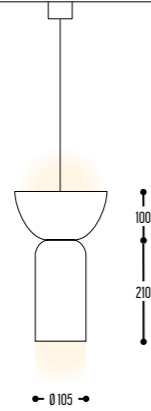

TWOCAN

design dark studio

Allvino _ Fugazzi

TWOCAN ML
2553-BB(B)-90400H-DD-II(I)-K
2553-BB(B)-071-DD-II(I)

TWOCAN LM
2557-BB(B)-90400H-DD-II(I)-K
2557-BB(B)-071-DD-II(I)

TWOCAN MS
2552-BB(B)-90400H-DD-II(I)-K
2552-BB(B)-071-DD-II(I)

TWOCAN SM
2554-BB(B)-90400H-DD-II(I)-K
2554-BB(B)-071-DD-II(I)

TWOCAN MM
2551-BB(B)-90400H-DD-II(I)-K
2551-BB(B)-071-DD-II(I)

TWOCAN SL
2556-BB(B)-90400H-DD-II(I)-K
2556-BB(B)-071-DD-II(I)

TWOCAN LS
2558-BB(B)-90400H-DD-II(I)-K
2558-BB(B)-071-DD-II(I)

TWOCAN SS
2555-BB(B)-90400H-DD-II(I)-K
2555-BB(B)-071-DD-II(I)

TWOCAN LL
2559-BB(B)-90400H-DD-II(I)-K
2559-BB(B)-071-DD-II(I)

BB(B)	COLORS UPPER PART	02		Black	
		03		White	
		150		Bronze light	
		151		Bronze dark	
		101		Soft Pink	
		103		Soft Blue	
		104		Soft Green	
		124		Kaki	
		140		Old Pink	
		141		Terracotta Red	
		142		Oxide Red	
		110		Brass	
				RAL color on request	

CCC	TYPE G9	071		LED (MAX 6 W)
-----	---------	-----	--	---------------

EFF	CRI • LUMENOUTPUT	904	LED	>90 CRI • 2x 600 Lm / 350 mA / 6,4 W
-----	-------------------	-----	-----	--------------------------------------