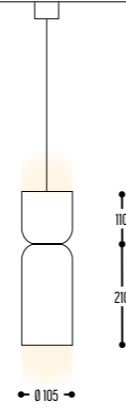

TWOCAN

design dark studio

Allvino _ Fugazzi

TWOCAN ML
2553-BB(B)-90400H-DD-II(I)-K
2553-BB(B)-071-DD-II(I)

TWOCAN LM
2557-BB(B)-90400H-DD-II(I)-K
2557-BB(B)-071-DD-II(I)

TWOCAN MS
2552-BB(B)-90400H-DD-II(I)-K
2552-BB(B)-071-DD-II(I)

TWOCAN SM
2554-BB(B)-90400H-DD-II(I)-K
2554-BB(B)-071-DD-II(I)

TWOCAN MM
2551-BB(B)-90400H-DD-II(I)-K
2551-BB(B)-071-DD-II(I)

TWOCAN SL
2556-BB(B)-90400H-DD-II(I)-K
2556-BB(B)-071-DD-II(I)

TWOCAN LS
2558-BB(B)-90400H-DD-II(I)-K
2558-BB(B)-071-DD-II(I)

TWOCAN SS
2555-BB(B)-90400H-DD-II(I)-K
2555-BB(B)-071-DD-II(I)

TWOCAN LL
2559-BB(B)-90400H-DD-II(I)-K
2559-BB(B)-071-DD-II(I)

BB(B)	COLORS UPPER PART	02		Black	
		03		White	
		150		Bronze light	
		151		Bronze dark	
		101		Soft Pink	
		103		Soft Blue	
		104		Soft Green	
		124		Kaki	
		140		Old Pink	
		141		Terracotta Red	
		142		Oxide Red	
		110		Brass	
				RAL color on request	

CCC	TYPE G9	071		LED (MAX 6 W)
-----	---------	-----	--	---------------

EFF	CRI • LUMENOUTPUT	904	LED	>90 CRI • 2x 600 Lm / 350 mA / 6,4 W
-----	-------------------	-----	-----	--------------------------------------