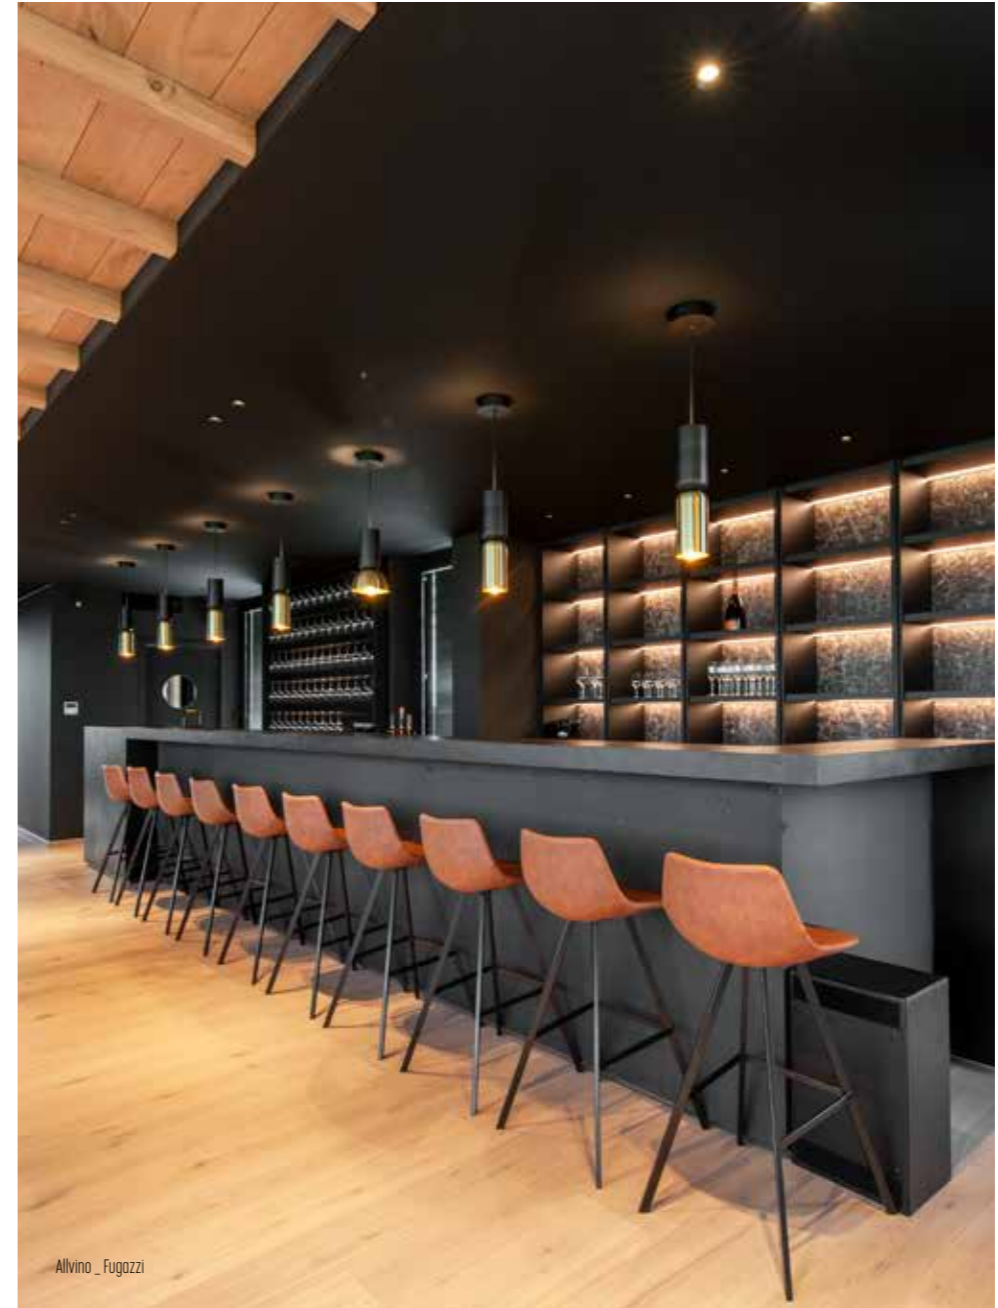

Allvino _ Fugazzi