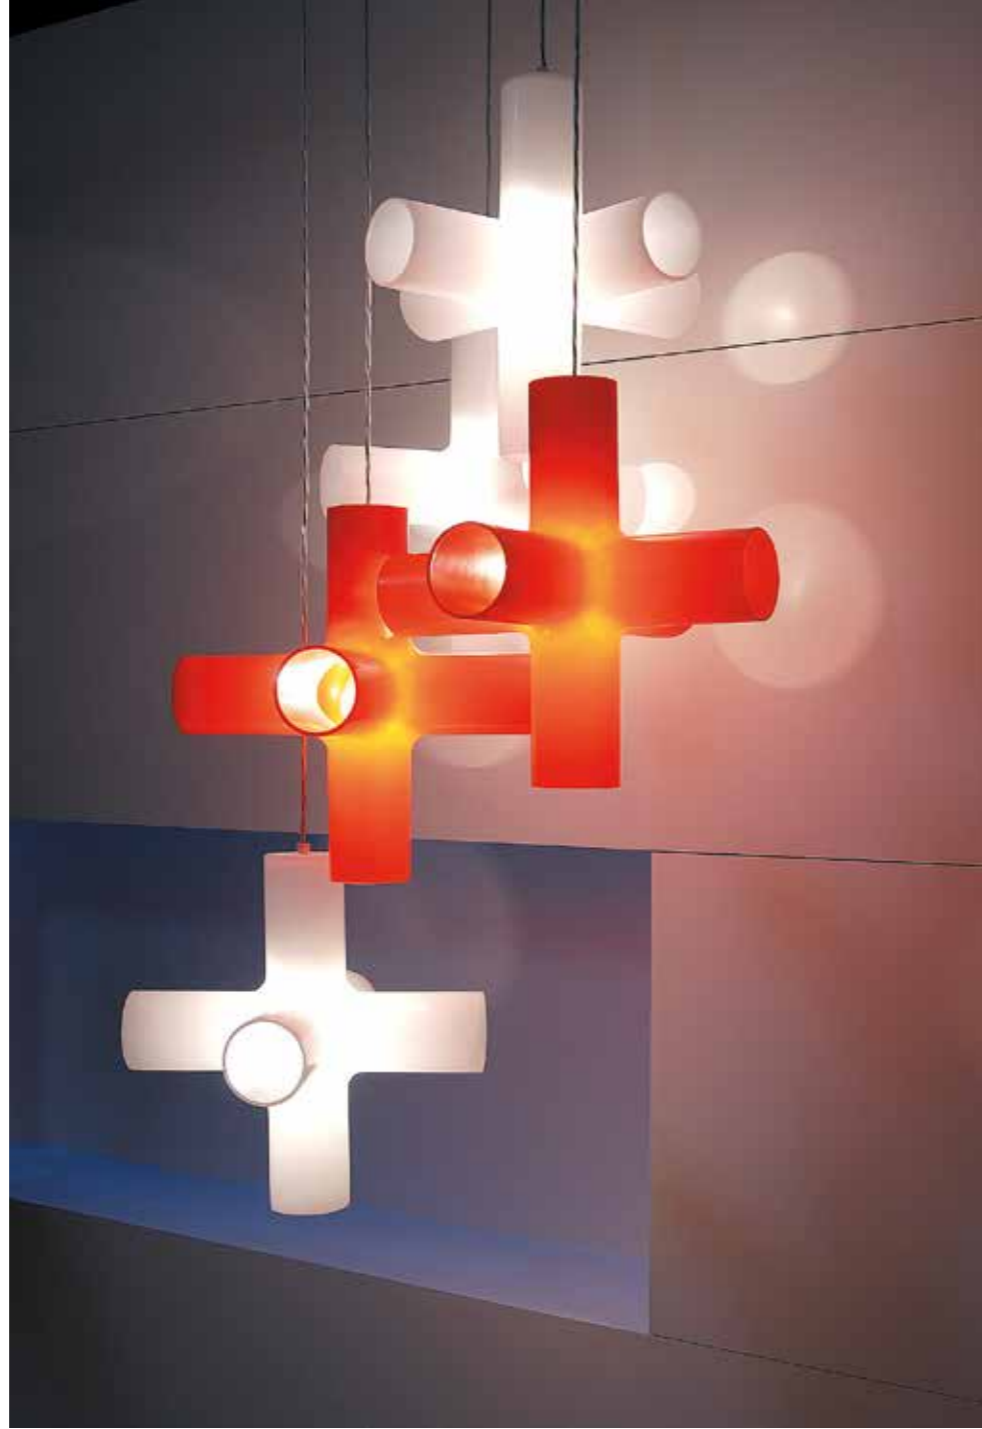

CROSSLIGHT

design jan melis & ben oostrum

reddot design award
winner

CROSSLIGHT S
130-BB-001-DD

BB(B)	COLORS	03	White (translucent)
		04	Red
		08	Orange
CCC	TYPE E27		LED (MAX 8 W)
DD	SUSP. CABLE	01	1,5 m
		02	2,5 m