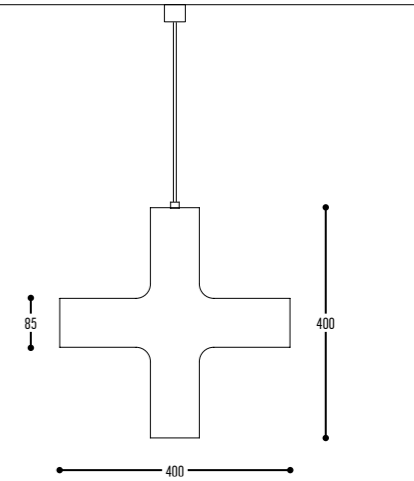

CROSSLIGHT

design jan melis & ben oostrum

reddot design award
winner

CROSSLIGHT S
130-BB-001-DD

BB(B)	COLORS	03	White (translucent)
		04	Red
		08	Orange
CCC	TYPE E27		LED (MAX 8 W)
DD	SUSP. CABLE	01	1,5 m
		02	2,5 m