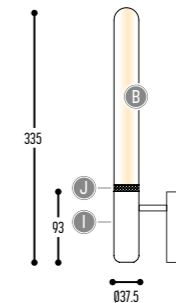

CHIQUÉ

design dark studio

WINNER

CHIQUES

2600-BB(B)-904H-DD-II(I)-JJ(J)-K

BB(B)	COLORS	13	Glass White
		134	Alabaster
EFF	CRI • LUMENOUTPUT	904	>90 CRI • 400 Lm / 250 mA / 4,2 W
H	COLOR TEMP.	1	2200K
		2	2700K
		3	3000K
DD	SUSP. CABLE	01	1,5 m
		02	2,5 m
II(I)	COLOR	02	Black
		10	Alu
		150	Bronze Light
		151	Bronze Dark
JJ(J)	COLOR	02	Black
		10	Alu
		150	Bronze Light
		151	Bronze Dark
K	DRIVER	1	No driver (CC)
		0	Non dimmable (intern)
		3	Dial (intern)
		4	Phase cut (intern)

DISCLAIMER – Nature decides the look of alabaster!

BB(B)	COLORS	13	Glass White
		134	Alabaster
EFF	CRI • LUMENOUTPUT	904	>90 CRI • 400 Lm / 250 mA / 4,2 W
		1	2200K
		2	2700K
H	COLOR TEMP.	3	3000K
		02	Black
		10	Alu
II(I)	COLOR	150	Bronze Light
		151	Bronze Dark
		02	Black
JJ(J)	COLOR	10	Alu
		150	Bronze Light
		151	Bronze Dark
		1	No driver (CC)
K	DRIVER	0	Non dimmable (extern)
		3	Dial (extern)
		4	Phase cut (extern)

DISCLAIMER – Nature decides the look of alabaster!

CHIQUÉ 30.5 WALL
2606-BB(B)-904H-II(I)-JJ(J)-K

CHIQUÉ 30.4 WALL
2605-BB(B)-904H-II(I)-JJ(J)-K

CHIQUÉ 30.5 WALL DOUBLE
2608-BB(B)-904H-II(I)-JJ(J)-K

CHIQUÉ 30.4 WALL DOUBLE
2607-BB(B)-904H-II(I)-JJ(J)-K