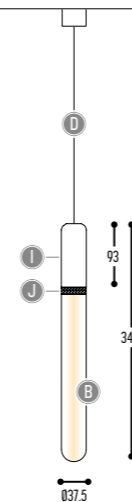

CHIQUÉ

design dark studio

WINNER

CHIQUES

2600-BB(B)-904H-DD-II(I)-JJ(J)-K

BB(B)	COLORS	13	Glass White
		134	Alabaster
EFF	CRI • LUMENOUTPUT	904	>90 CRI • 400 Lm / 250 mA / 4,2 W
H	COLOR TEMP.	1	2200K
		2	2700K
		3	3000K
DD	SUSP. CABLE	01	1,5 m
		02	2,5 m
II(I)	COLOR	02	Black
		10	Alu
		150	Bronze Light
		151	Bronze Dark
JJ(J)	COLOR	02	Black
		10	Alu
		150	Bronze Light
		151	Bronze Dark
K	DRIVER	1	No driver (CC)
		0	Non dimmable (intern)
		3	Dial (intern)
		4	Phase cut (intern)

DISCLAIMER – Nature decides the look of alabaster!

BB(B)	COLORS	13	Glass White
		134	Alabaster
EFF	CRI • LUMENOUTPUT	904	>90 CRI • 400 Lm / 250 mA / 4,2 W
		1	2200K
		2	2700K
H	COLOR TEMP.	3	3000K
		02	Black
		10	Alu
II(I)	COLOR	150	Bronze Light
		151	Bronze Dark
		02	Black
JJ(J)	COLOR	10	Alu
		150	Bronze Light
		151	Bronze Dark
		1	No driver (CC)
K	DRIVER	0	Non dimmable (extern)
		3	Dial (extern)
		4	Phase cut (extern)

DISCLAIMER – Nature decides the look of alabaster!

CHIQUÉ 30.5 WALL
2606-BB(B)-904H-II(I)-JJ(J)-K

CHIQUÉ 30.4 WALL
2605-BB(B)-904H-II(I)-JJ(J)-K

CHIQUÉ 30.5 WALL DOUBLE
2608-BB(B)-904H-II(I)-JJ(J)-K

CHIQUÉ 30.4 WALL DOUBLE
2607-BB(B)-904H-II(I)-JJ(J)-K