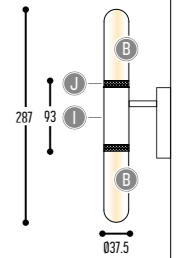

DISCLAIMER – Nature decides the look of alabaster!

BB(B)	COLORS	13	Glass White
		134	Alabaster
EFF	CRI • LUMENOUTPUT	904	>90 CRI • 400 Lm / 250 mA / 4,2 W
		1	2200K
		2	2700K
H	COLOR TEMP.	3	3000K
		02	Black
		10	Alu
II(I)	COLOR	150	Bronze Light
		151	Bronze Dark
		02	Black
JJ(J)	COLOR	10	Alu
		150	Bronze Light
		151	Bronze Dark
		1	No driver (CC)
K	DRIVER	0	Non dimmable (extern)
		3	Dial (extern)
		4	Phase cut (extern)

DISCLAIMER – Nature decides the look of alabaster!

CHIQUÉ 30.5 WALL
2606-BB(B)-904H-II(I)-JJ(J)-K

CHIQUÉ 30.4 WALL
2605-BB(B)-904H-II(I)-JJ(J)-K

CHIQUÉ 30.5 WALL DOUBLE
2608-BB(B)-904H-II(I)-JJ(J)-K

CHIQUÉ 30.4 WALL DOUBLE
2607-BB(B)-904H-II(I)-JJ(J)-K