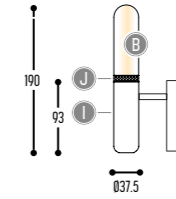

CHIQUÉ

design dark studio

WINNER

CHIQUES

2600-BB(B)-904H-DD-II(I)-JJ(J)-K

BB(B)	COLORS	13	Glass White
		134	Alabaster
EFF	CRI • LUMENOUTPUT	904	>90 CRI • 400 Lm / 250 mA / 4,2 W
H	COLOR TEMP.	1	2200K
		2	2700K
		3	3000K
DD	SUSP. CABLE	01	1,5 m
		02	2,5 m
II(I)	COLOR	02	Black
		10	Alu
		150	Bronze Light
		151	Bronze Dark
JJ(J)	COLOR	02	Black
		10	Alu
		150	Bronze Light
		151	Bronze Dark
K	DRIVER	1	No driver (CC)
		0	Non dimmable (intern)
		3	Dial (intern)
		4	Phase cut (intern)

DISCLAIMER – Nature decides the look of alabaster!

BB(B)	COLORS	13	Glass White
		134	Alabaster
EFF	CRI • LUMENOUTPUT	904	>90 CRI • 400 Lm / 250 mA / 4,2 W
		1	2200K
		2	2700K
H	COLOR TEMP.	3	3000K
		02	Black
		10	Alu
II(I)	COLOR	150	Bronze Light
		151	Bronze Dark
		02	Black
JJ(J)	COLOR	10	Alu
		150	Bronze Light
		151	Bronze Dark
		1	No driver (CC)
K	DRIVER	0	Non dimmable (extern)
		3	Dial (extern)
		4	Phase cut (extern)

DISCLAIMER – Nature decides the look of alabaster!

CHIQUÉ 30.5 WALL
2606-BB(B)-904H-II(I)-JJ(J)-K

CHIQUÉ 30.4 WALL
2605-BB(B)-904H-II(I)-JJ(J)-K

CHIQUÉ 30.5 WALL DOUBLE
2608-BB(B)-904H-II(I)-JJ(J)-K

CHIQUÉ 30.4 WALL DOUBLE
2607-BB(B)-904H-II(I)-JJ(J)-K