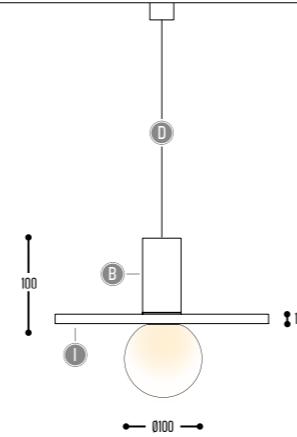

ELPEE G9
2598-BB(B)-071-DD-II(I)

BB(B)	COLORS	02	Black
		10	Alu Satinated
		150	Bronze Light
		151	Bronze Dark

CCC	TYPE G9	071	G9 - LED 6W - 500lm

DD	SUSP. CABLE	01	1,5 m
		02	2,5 m

III	MATERIALS	00	Naked*
		118	Oak natural
		117	Oak stained black
		134	Alabaster
		139	Terracotta Red
		148	Terracotta Green
		215	Marron Napoleon
		216	Vert De Rajasthan
		218	Rosso Verona
		217	Travertino Romano Striato
		*Material provided by client	

III	ACOUSTIC	02	Black
		155	Green
		156	Beige
		157	Grey