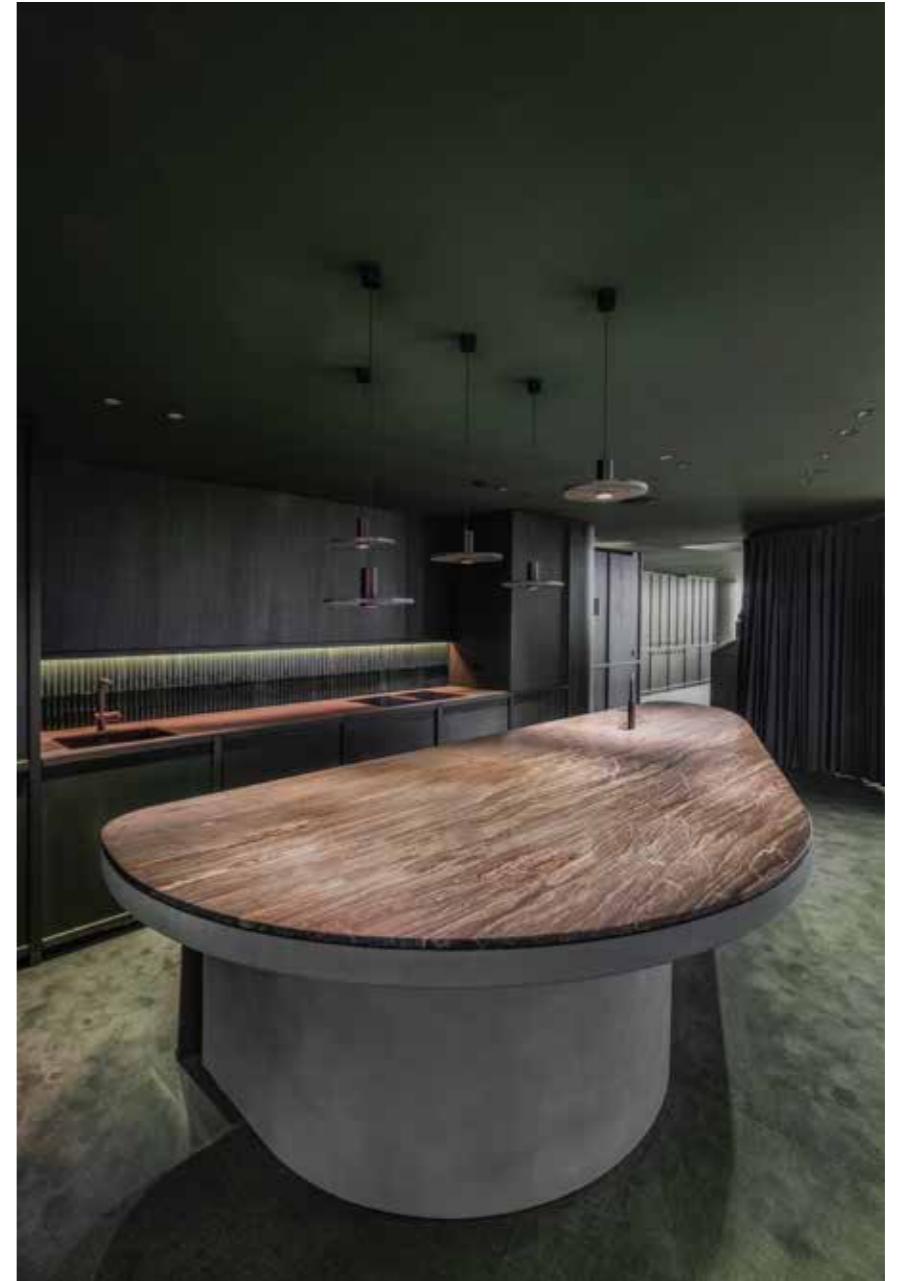

ELPEE
design dark studio

ELPEE
2595-BB(B)-90654H-DD-III-K

BB(B)	COLORS	02	Black		
		10	Alu Saturated		
		150	Bronze Light		
		151	Bronze Dark		
EFF	CRI • LUMENOUTPUT	906	>90 CRI • 600 Lm / 350 mA / 6,4 W		
		GG	REFLECTOR	54	54°
		H	COLOR TEMP.	2	2700K
				3	3000K
		4	4000K		
		DD	SUSP. CABLE	01	1,5 m
02	2,5 m				
III	MATERIALS	00	Naked*		
		118	Oak natural		
		117	Oak stained black		
		134	Alabaster		
		139	Terracotta Red		
		148	Terracotta Green		
		215	Marron Napoleon		
		216	Vert De Rajasthan		
		218	Rosso Verona		
		217	Travertino Romano Striato		
		*Material provided by client			
III	ACOUSTIC	02	Black		
		155	Green		
		156	Beige		
		157	Grey		
K	DRIVER	1	No driver (CC)		
		0	Non dimmable (intern)		
		3	Dali (intern)		
		4	Phase cut (intern)		