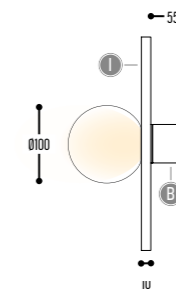

ELPEE WALL G9
2597-BB(B)-071-II(I)