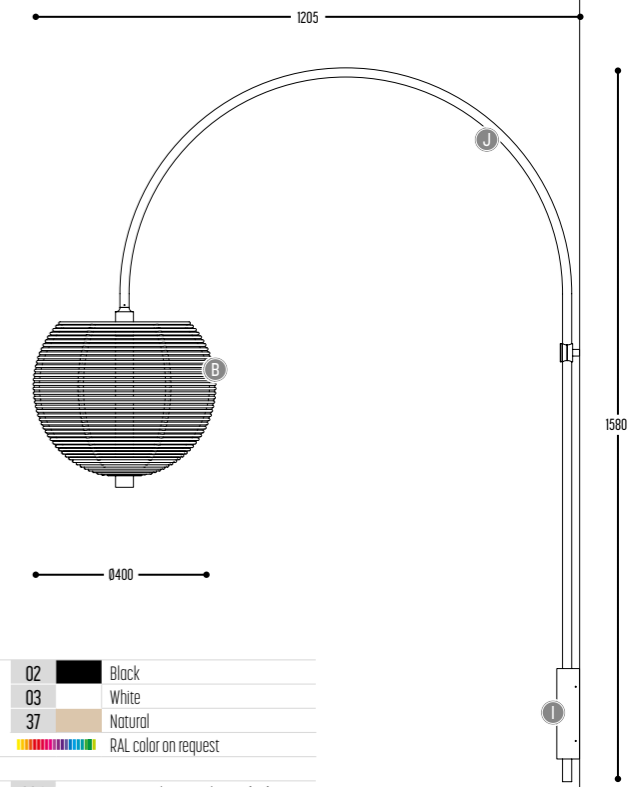

# FRIENDZ

design cliéier françois

FRIENDZ Wall  
3530-BB-904H-II(I)-JJ-K

BB	COLORS	02	Black
		03	White
		37	Natural
		RAL color on request	
EFF	CRI • LUMENOUTPUT	904	>90 CRI • 600 Lm / 350 mA / 6,4 W (CC) >90 CRI • 24V / 6,6 W (CV)
	ALABASTER		
H	COLOR TEMP.	2	2700K
		3	3000K
II(I)	COLOR	02	Black
		03	White
		151	Bronze Dark
JJ	COLOR	02	Black
		03	White
K	DRIVER	1	No driver (CC)
		0	Non dimmable (2 drivers extern)
		3	Dali (2 drivers extern)
		4	Phase cut (2 drivers extern)

**DISCLAIMER** – Nature decides the look of alabaster!

Metal-Rattan-Alabaster       

**⚠️ DISCLAIMER** – Nature decides the look of alabaster!

FRIENDZ S  
3531-02-904H-II(I)DD-K

BB	COLORS	02	Black
		03	White
		37	Natural
		RAL color on request	
EFF	CRI • LUMENOUTPUT	904	>90 CRI • 600 Lm / 350 mA / 6,4 W
		ALABASTER	>90 CRI • 24V / 6,6 W (CV)
H	COLOR TEMP.	2	2700K
		3	3000K
II(I)	COLORS	02	Black
		03	White
DD	SUSP. CABLE	01	1,5 m
		02	2,5 m
K	DRIVER	1	No driver (CC)
		0	Non dimmable (2 drivers extern)
		3	Dali (2 drivers extern)
		4	Phase cut (2 drivers extern)