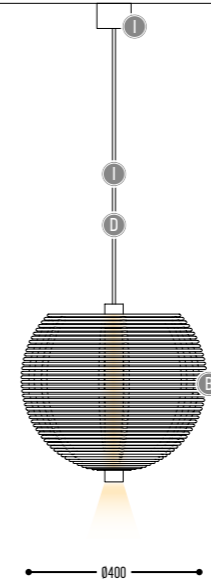

# FRIENDZ

design cliéier françois

FRIENDZ Wall  
3530-BB-904H-II(I)-JJ-K

BB	COLORS	02	Black
		03	White
		37	Natural
		RAL color on request	
EFF	CRI • LUMENOUTPUT	904	>90 CRI • 600 Lm / 350 mA / 6,4 W (CC) >90 CRI • 24V / 6,6 W (CV)
	ALABASTER		
H	COLOR TEMP.	2	2700K
		3	3000K
II(I)	COLOR	02	Black
		03	White
		151	Bronze Dark
JJ	COLOR	02	Black
		03	White
K	DRIVER	1	No driver (CC)
		0	Non dimmable (2 drivers extern)
		3	Dali (2 drivers extern)
		4	Phase cut (2 drivers extern)

**DISCLAIMER** – Nature decides the look of alabaster!

Metal-Rattan-Alabaster       

**⚠️ DISCLAIMER** – Nature decides the look of alabaster!

FRIENDZ S  
3531-02-904H-II(I)DD-K

BB	COLORS	02	Black
		03	White
		37	Natural
		RAL color on request	
EFF	CRI • LUMENOUTPUT	904	>90 CRI • 600 Lm / 350 mA / 6,4 W
		ALABASTER	>90 CRI • 24V / 6,6 W (CV)
H	COLOR TEMP.	2	2700K
		3	3000K
II(I)	COLORS	02	Black
		03	White
DD	SUSP. CABLE	01	1,5 m
		02	2,5 m
K	DRIVER	1	No driver (CC)
		0	Non dimmable (2 drivers extern)
		3	Dali (2 drivers extern)
		4	Phase cut (2 drivers extern)