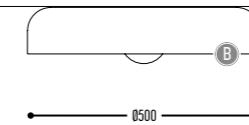

GAZTA WALL

design vincent van laere

GAZTA WALL G9
3024-BB(B)-071

GAZTA WALL E27
3025-BB(B)-001

G9-LAMP:
to be ordered separately

E27 FILAMENT-LAMP:
to be ordered separately

BB(B)	COLORS	02		Black	
		03		White	
		10		Alu Satinated	
		150		Bronze Light	
		151		Bronze Dark	
		110		Brass	
		101		Soft Pink	
		103		Soft Blue	
		104		Soft Green	
		124		Kaki	
		140		Old Pink	
		141		Terracotta Red	
		142		Oxide Red	
				RAL color on request	