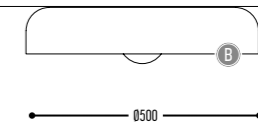

GAZTA WALL

design vincent van laere

GAZTA WALL G9
3024-BB(B)-071

GAZTA WALL E27
3025-BB(B)-001

G9-LAMP:
to be ordered separately

E27 FILAMENT-LAMP:
to be ordered separately

BB(B)	COLORS	02		Black	
		03		White	
		10		Alu Satinated	
		150		Bronze Light	
		151		Bronze Dark	
		110		Brass	
		101		Soft Pink	
		103		Soft Blue	
		104		Soft Green	
		124		Kaki	
		140		Old Pink	
		141		Terracotta Red	
		142		Oxide Red	
				RAL color on request	