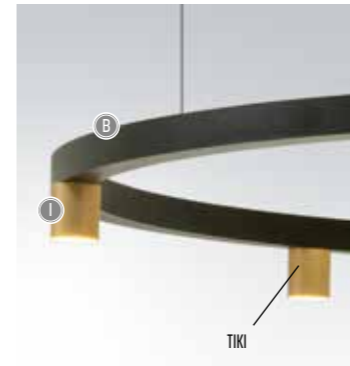

1800

HIHOPE TIKI ORGANIC 1  
1955-BB-90600H-DD-II(I)-K

1193

729

HIHOPE TIKI ORGANIC 2  
1956-BB-90600H-DD-II(I)-K

1725

924

HIHOPE TIKI ORGANIC 3  
1957-BB-90600H-DD-II(I)-K

HIHOPE MOVE  
AAAA-BB(B)-DD-M-II-H-(J)-K

AAAA	MODEL DIAMETER	1931	Ø 8500 mm - 20 spots	
		1932	Ø 6000 mm - 15 spots	
		1933	Ø 4500 mm - 12 spots	
		1934	Ø 3000 mm - 10 spots	
BB(B)	COLOR RING	02	Black	
		03	White	
		111	Brass Finish	
		RAL color on request		
DD	SUSP. CABLE	01	1,5 m	
		02	2,5 m	
		03	5 m	
M	SPOT	TUKI 60	2	>90CRI • 895 Lm / 350mA / 15W / 34° (per spot)
II	COLOR SPOT	02	Black	
		03	White	
H	COLOR TEMP.	2	2700K	
		3	3000K	
		4	4000K	
(J)	INLIGHT (optional)	1	Ledline 14 W / m	
K	DRIVER	0	Non dimmable (extern)	
		3	Dali (extern)	