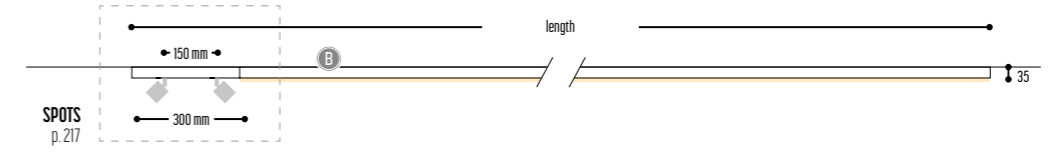

## KITN SPOTS + LED-LINE

Composition following your choice  
**KITN CUSTOM MADE**  
 2662-BB-20PH-K-length

**KITN 3**  
 2400 mm 2665-BB-20PH-K  
 3000 mm 2666-BB-20PH-K  
 3600 mm 2667-BB-20PH-K

**KITN 4**  
 2400 mm 2670-BB-S-20PH-K  
 3000 mm 2671-BB-S-20PH-K  
 3600 mm 2672-BB-S-20PH-K