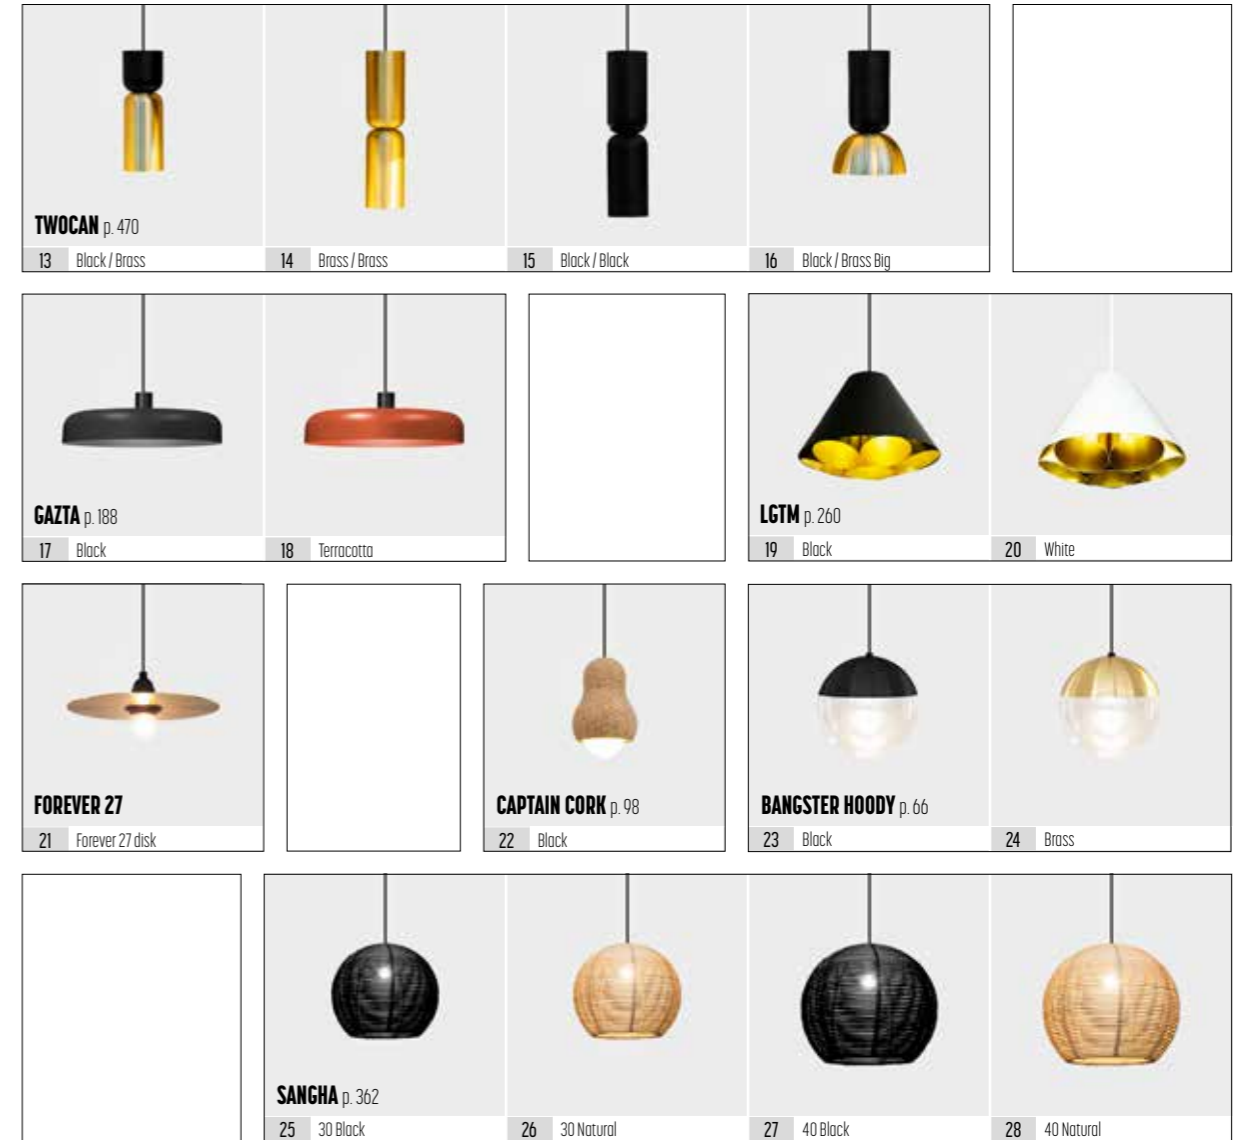

— KITN **PENDANTS** **230V / G9-E27** —