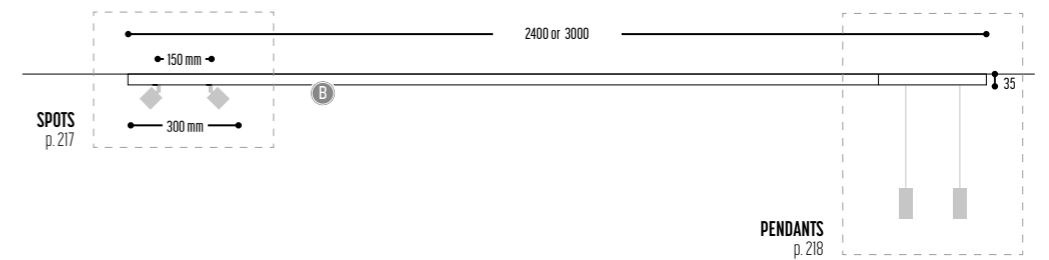

## KITN SPOTS + PENDANT

KITN

231

Composition following your choice

**KITN CUSTOM MADE**

2662-BB-S-H-K-M-length

2662-BB-1-065-M-length

**KITN 9**

2400 mm 2687-BB-S-H-K-M

2400 mm 2687-BB-1-065-M

3000 mm 2688-BB-S-H-K-M

3000 mm 2688-BB-1-065-M