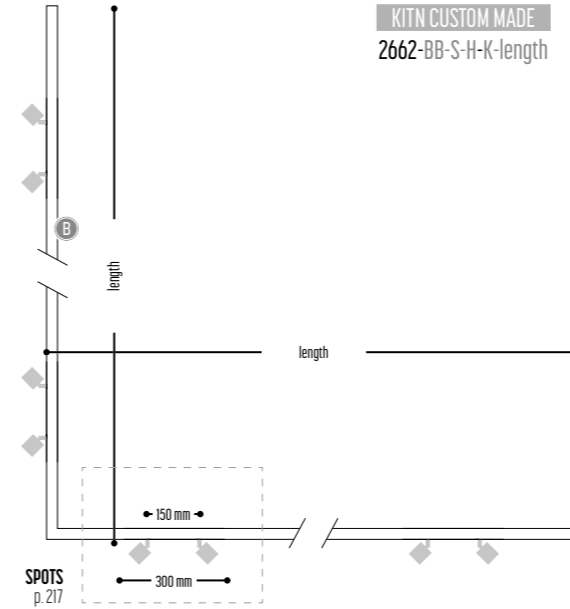

KITN L SPOTS

Composition following your choice
KITN CUSTOM MADE
2662-BB-S-H-K-length