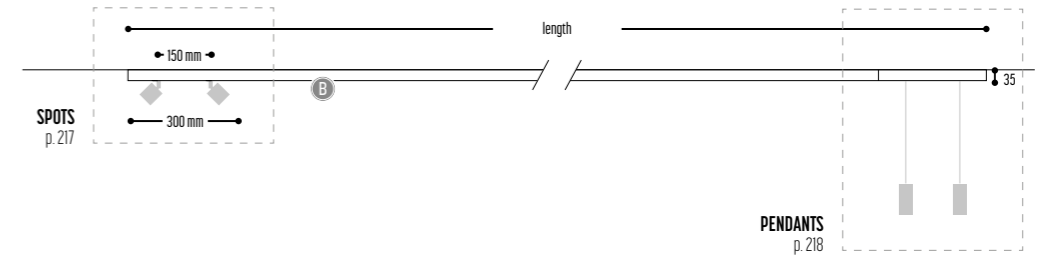

## KITN SPOTS + PENDANT

KITN

231

Composition following your choice

**KITN CUSTOM MADE**

2662-BB-S-H-K-M-length

2662-BB-1-065-M-length

**KITN 9**

2400 mm 2687-BB-S-H-K-M

2400 mm 2687-BB-1-065-M

3000 mm 2688-BB-S-H-K-M

3000 mm 2688-BB-1-065-M