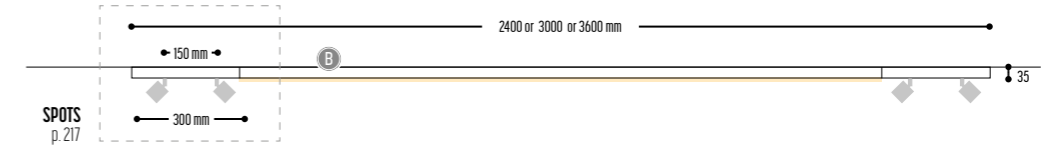

KITN 5
2400 mm 2675-BB-S-20PH-K
3000 mm 2676-BB-S-20PH-K
3600 mm 2677-BB-S-20PH-K