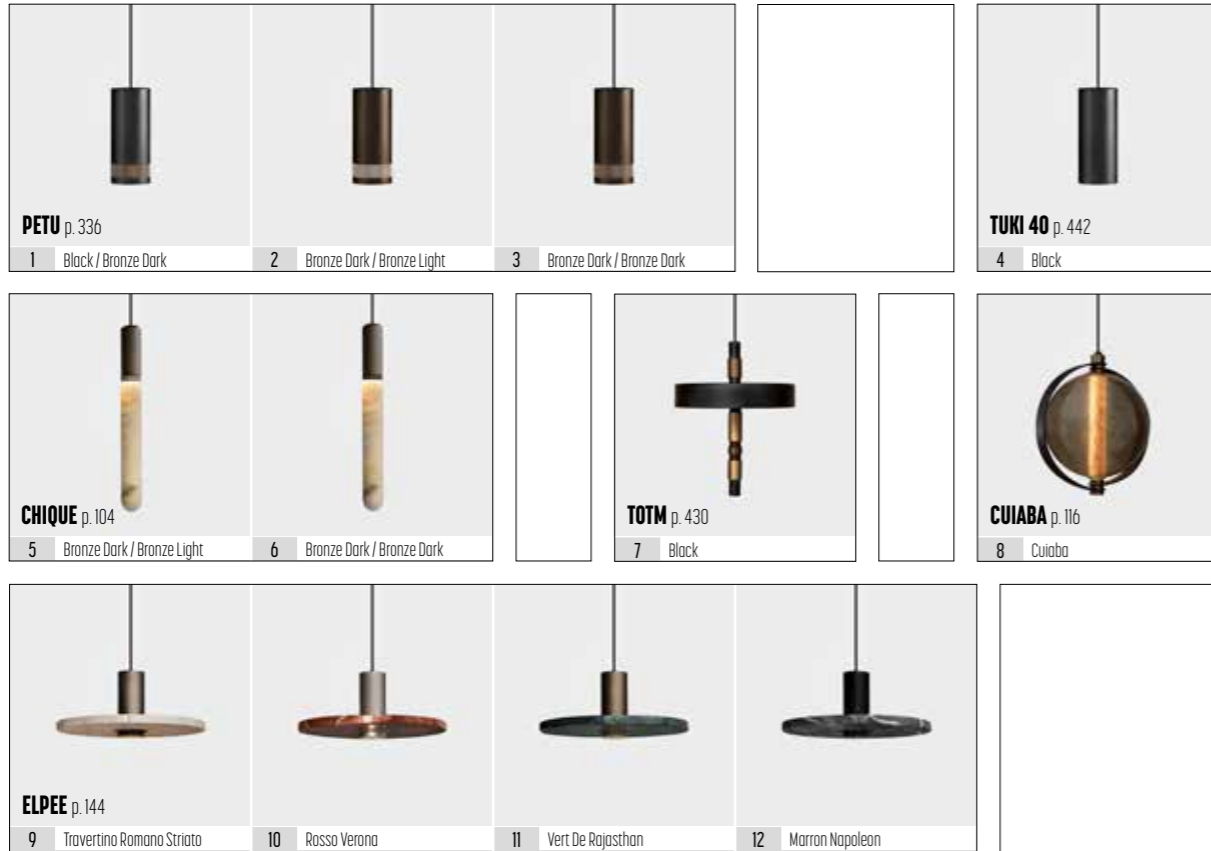

— KITN TYPES —

— KITN SPOTS —

If you haven't found what you are looking for, **contact us**, we make it happen!

**KITN**  
design dark studio

**CUSTOM MADE**  
your dream -our challenge

— KITN **PENDANTS** **LED** —