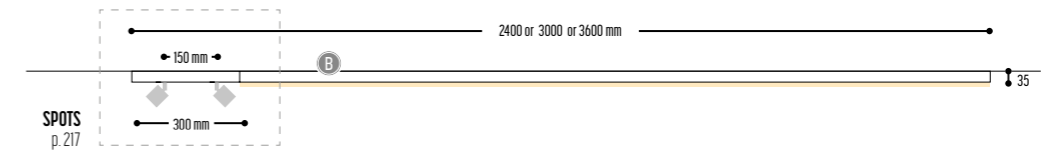

## KITN SPOTS + LED-LINE

Composition following your choice  
**KITN CUSTOM MADE**  
 2662-BB-20PH-K-length

**KITN 3**  
 2400 mm 2665-BB-20PH-K  
 3000 mm 2666-BB-20PH-K  
 3600 mm 2667-BB-20PH-K

**KITN 4**  
 2400 mm 2670-BB-S-20PH-K  
 3000 mm 2671-BB-S-20PH-K  
 3600 mm 2672-BB-S-20PH-K