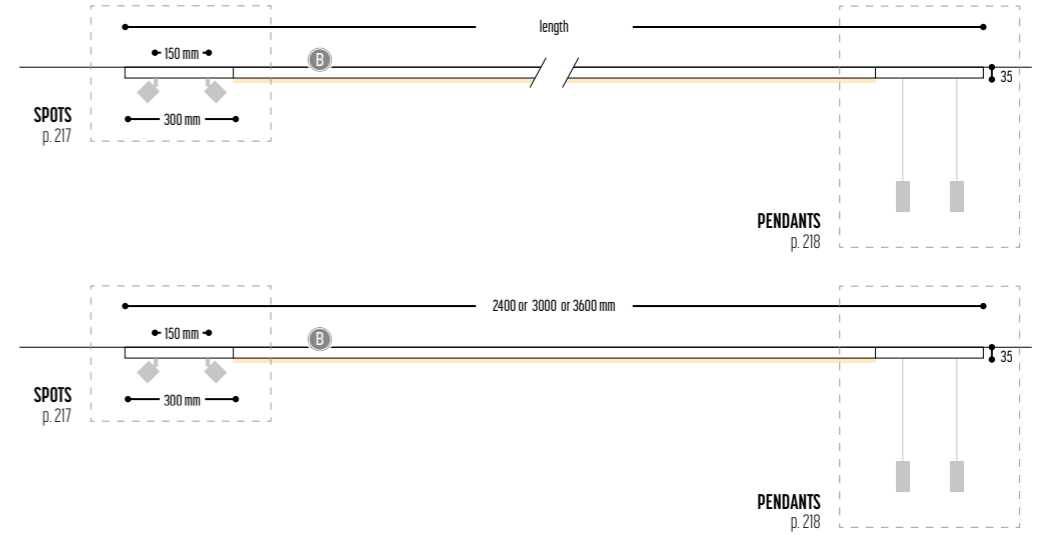

KITN SPOTS + LED-LINE + PENDANT

Composition following your choice
KITN CUSTOM MADE
2662-BB-S-20PH-K-M-length

KITN 6
2400 mm 2680-BB-S-20PH-K-M
3000 mm 2681-BB-S-20PH-K-M
3600 mm 2682-BB-S-20PH-K-M