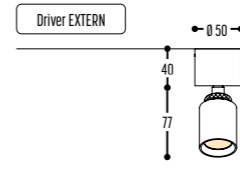

PETI
3150-BB(B)-906GGH-K