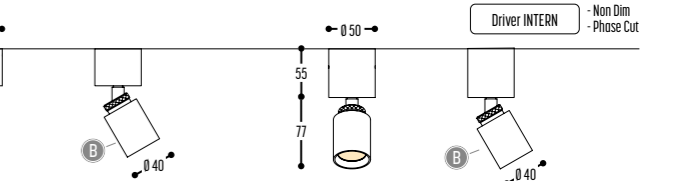

PETI
3150-BB(B)-906GGH-K

PETI BOX 1
3150-BB(B)-906GGH-K-IN