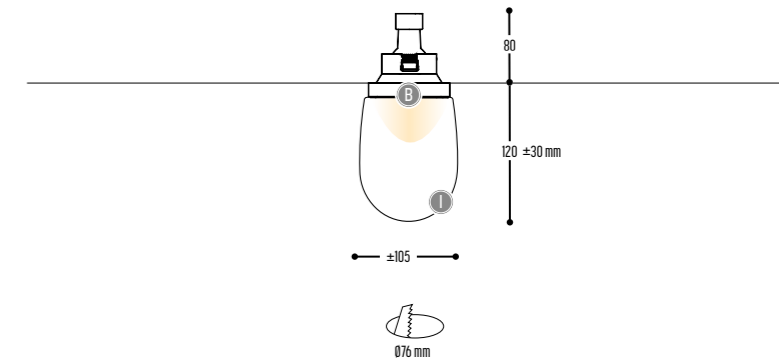

POPZZ
design dark studio

POPZZ
 1200-BB(B)-065-00-II
 1200-BB(B)-90700H-00-K-II

BB(B)	COLORS	02		Black
		03		White
		111		Brass Finish
CCC	TYPE GUIDO	065		QPAR5i (MAX 50 W) (230V)
EFF	CRI • LUMENOUTPUT	907	>90 CRI • 780 Lm / 250 mA / 8,7 W (CC)	
GG	REFLECTOR	00	N.A.	
H	COLOR TEMP.	2	2700K	
		3	3000K	
K	DRIVER	1	No driver	
		0	Non dimmable (extern)	
		3	Dali (extern)	
		4	Phase cut (extern)	
II	GLOBE color	00		Transparent
		04		Red
		49		Amber
		58		Smoke