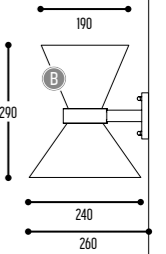

SL 53 WALL
3353-BB(B)914H-K