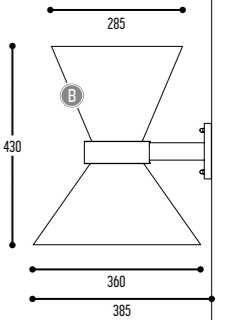

SL 53 WALL
3353-BB(B)914H-K

BB(B)	COLORS CONES	02		Black
		03		White
		101		Soft Pink
		103		Soft Blue
		161		LS Blue
		104		Soft Green
		162		LS Green
		124		Kaki
		140		Old Pink
		141		Terracotta Red
		142		Oxide Red
			RAL color on request	
EFF	CRI • LUMENOUTPUT	906	LED	>90 CRI • 2x 600 Lm / 350 mA / 2x 6,4 W
		914	LED	>90 CRI • 2x 1400 Lm / 350 mA / 2x 14 W
H	COLOR TEMP	2	2700K	
		3	3000K	
K	DRIVER	1	No driver (CC)	
		0	Non dimmable (intern)	
		3	Dali (intern)	
		4	Phase cut (intern)