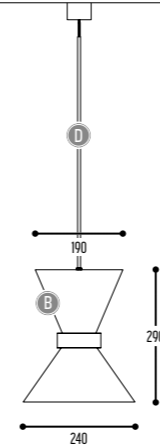

SL 53 M
3350-BB(B)906H-DD-K