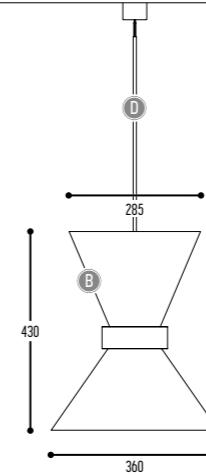

SL 53
3351-BB(B)914H-DD-K