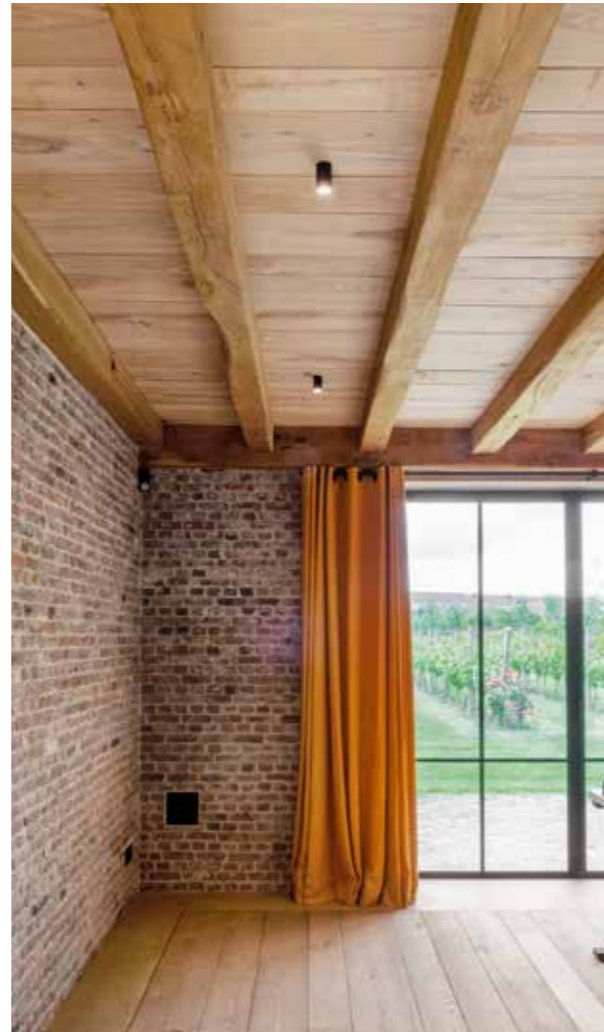

TIKI
design dark studio

A-Stay Hotel _ Detail Concept

BB	COLORS	02	Black
		03	White
		10	Alu Satinated
		150	Bronze Light
		151	Bronze Dark
EFF	CRI • LUMENOUTPUT	906	>90 CRI • 600 Lm / 350 mA / 6,4 W
		22	22°
		34	34°
		54	54°
H	COLOR TEMP.	2	2700K
		3	3000K
		4	4000K
		K	DRIVER
0	Non dimmable		
3	Dali		
4	Phase cut		