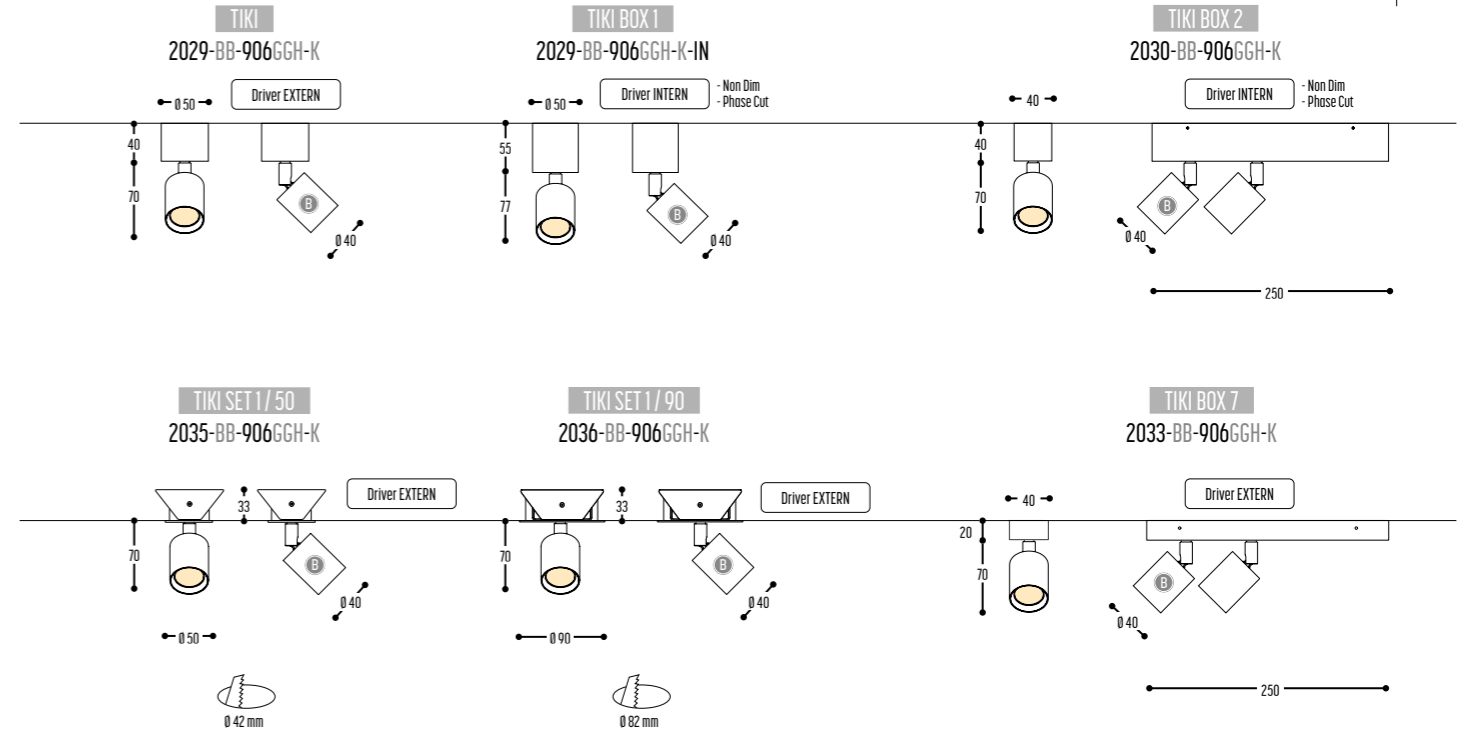

TIKI
design dark studio

A-Stay Hotel _ Detail Concept

BB	COLORS	02	Black
		03	White
		10	Alu Satinated
		150	Bronze Light
		151	Bronze Dark
EFF	CRI • LUMENOUTPUT	906	>90 CRI • 600 Lm / 350 mA / 6,4 W
		22	22°
		34	34°
		54	54°
H	COLOR TEMP.	2	2700K
		3	3000K
		4	4000K
		K	DRIVER
0	Non dimmable		
3	Dali		
4	Phase cut		

TIKI FIX
2050-BB(B)-906GGH-K

BB(B)	COLORS	02	Black
		03	White
		10	Alu Satinated
		111	Brass Finish
		150	Bronze Light
		151	Bronze Dark
		RAL color on request	
EFF	CRI • LUMENOUTPUT	906	>90 CRI • 600 Lm / 350 mA / 6,4 W
GG	REFLECTOR	22	22°
		34	34°
		54	54°
H	COLOR TEMP.	2	2700K
		3	3000K
		4	4000K
K	DRIVER	1	No driver (CC)
		0	Non dimmable (extern)
		3	Dali (extern)
		4	Phase cut (extern)

ACCESSORIES p. 523

	HONEYCOMB	172-9005-436099	Black
		172-9003-436099	White
		172-0112-436099	Gold

Alu