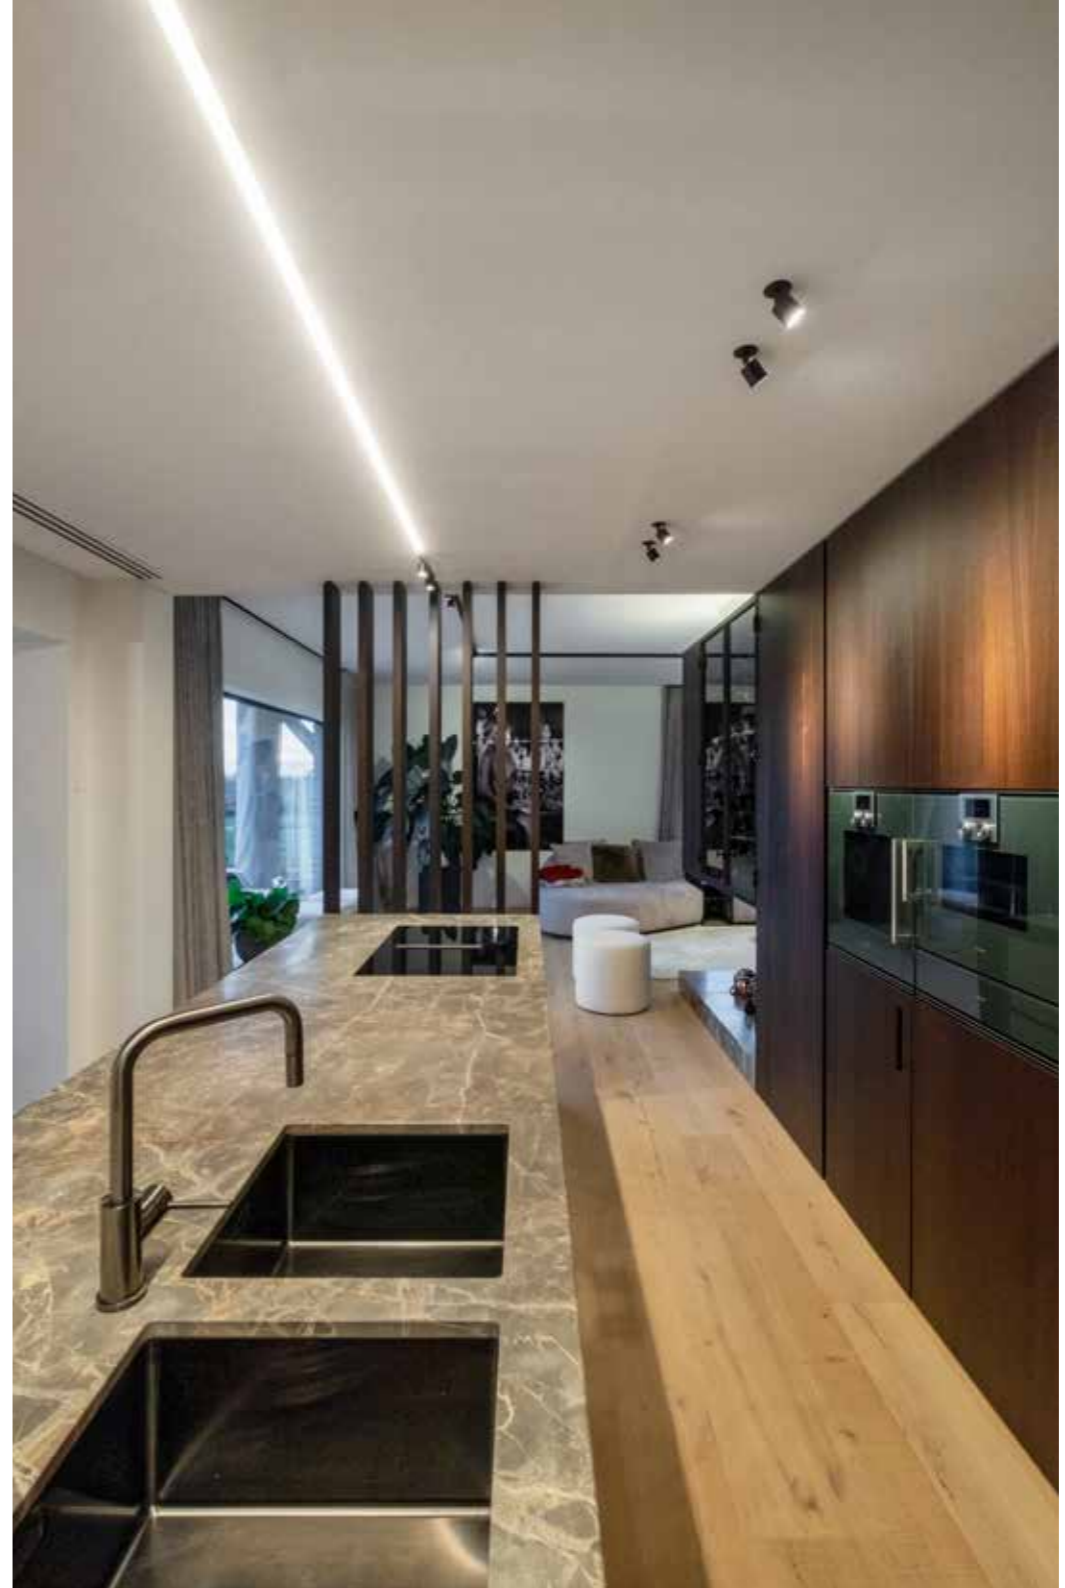

TIKI
design dark studio

A-Stay Hotel _ Detail Concept

BB	COLORS	02	Black
		03	White
		10	Alu Satinated
		150	Bronze Light
		151	Bronze Dark
EFF	CRI • LUMENOUTPUT	906	>90 CRI • 600 Lm / 350 mA / 6,4 W
		22	22°
		34	34°
		54	54°
H	COLOR TEMP.	2	2700K
		3	3000K
		4	4000K
		K	DRIVER
0	Non dimmable		
3	Dali		
4	Phase cut		

TIKI FIX
2050-BB(B)-906GGH-K

BB(B)	COLORS	02	Black
		03	White
		10	Alu Satinated
		111	Brass Finish
		150	Bronze Light
		151	Bronze Dark
		RAL color on request	
EFF	CRI • LUMENOUTPUT	906	>90 CRI • 600 Lm / 350 mA / 6,4 W
GG	REFLECTOR	22	22°
		34	34°
		54	54°
H	COLOR TEMP.	2	2700K
		3	3000K
		4	4000K
K	DRIVER	1	No driver (CC)
		0	Non dimmable (extern)
		3	Dali (extern)
		4	Phase cut (extern)