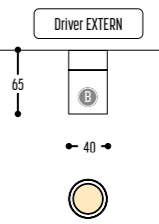

TIKI
design dark studio

A-Stay Hotel _ Detail Concept

BB	COLORS	02	Black
		03	White
		10	Alu Satinated
		150	Bronze Light
		151	Bronze Dark
EFF	CRI • LUMENOUTPUT	906	>90 CRI • 600 Lm / 350 mA / 6,4 W
		22	22°
		34	34°
		54	54°
H	COLOR TEMP.	2	2700K
		3	3000K
		4	4000K
		K	DRIVER
0	Non dimmable		
3	Dali		
4	Phase cut		

TIKI FIX
2050-BB(B)-906GGH-K

BB(B)	COLORS	02	Black
		03	White
		10	Alu Satinated
		111	Brass Finish
		150	Bronze Light
		151	Bronze Dark
		RAL color on request	
EFF	CRI • LUMENOUTPUT	906	>90 CRI • 600 Lm / 350 mA / 6,4 W
GG	REFLECTOR	22	22°
		34	34°
		54	54°
H	COLOR TEMP.	2	2700K
		3	3000K
		4	4000K
K	DRIVER	1	No driver (CC)
		0	Non dimmable (extern)
		3	Dali (extern)
		4	Phase cut (extern)