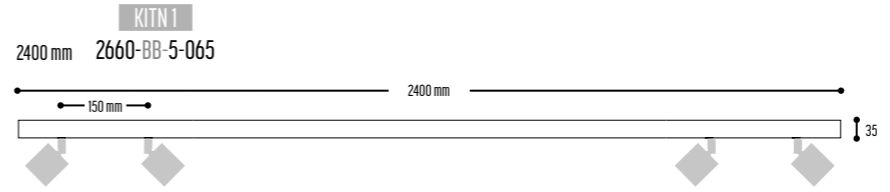

BB	COLORS	02	Black
		03	White
		10	Alu Satinated
		112	Brass Finish
		150	Bronze Light
		151	Bronze Dark

CCC	TYPE GUIDO	065	OPAR51 (MAX 50 W)

Alu

ACCESSORIES p. 523

	HONEYCOMB	172-9005-438099	Black
		172-9003-438099	White
		172-0112-438099	Gold