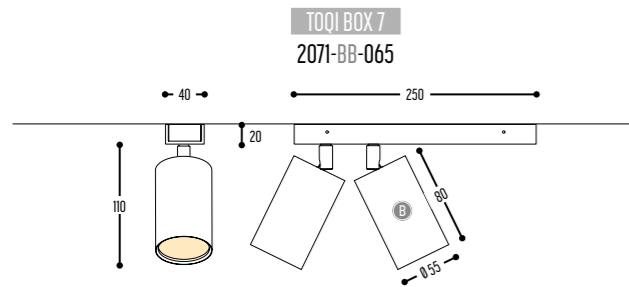

BB	COLORS	02	Black
		03	White
		10	Alu Satinated
		112	Brass Finish
		150	Bronze Light
		151	Bronze Dark

CCC	TYPE GUIDO	065	OPAR51 (MAX 50 W)

Alu