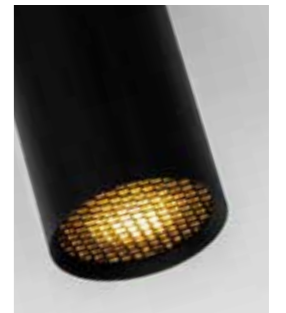

TOQI
design dark studio

TOQI FIX
2075-BB(B)-065

BB	COLORS	02	Black
		03	White
		10	Alu Satinated
		112	Brass Finish
		150	Bronze Light
		151	Bronze Dark

CCC	TYPE GU10	065	QPAR51 (MAX 50 W)
-----	-----------	-----	-------------------

ACCESSORIES p. 523

	HONEYCOMB	172-9005-438099	Black
		172-9003-438099	White
		172-0112-438099	Gold

TOQI S G9
2078-BB-065

TOQI BOX 1
2070-BB-065

TOQI SET 1 / 50
2072-BB-065

TOQI SET 1 / 90
2073-BB-065

BB	COLORS	02	Black
		03	White
		10	Alu Satinated
		112	Brass Finish
		150	Bronze Light
		151	Bronze Dark

CCC	TYPE GUIDO	065	OPAR51 (MAX 50 W)
-----	------------	-----	-------------------

Alu

ACCESSORIES p. 523

HONEYCOMB	172-9005-438099	Black
	172-9003-438099	White
	172-0112-438099	Gold

BB	COLORS	02	Black
		03	White
		10	Alu Satinated
		112	Brass Finish
		150	Bronze Light
		151	Bronze Dark