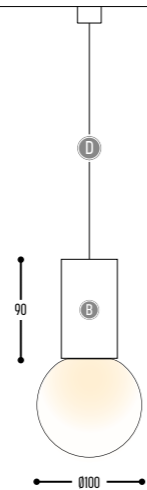

TOQI
design dark studio

TOQI FIX
2075-BB(B)-065

BB	COLORS	02	Black
		03	White
		10	Alu Satinated
		112	Brass Finish
		150	Bronze Light
		151	Bronze Dark

CCC	TYPE GU10	065	QPAR51 (MAX 50 W)
-----	-----------	-----	-------------------

ACCESSORIES p. 523

	HONEYCOMB	172-9005-438099	Black
		172-9003-438099	White
		172-0112-438099	Gold

TOQI S G9
2078-BB-065

TOQI BOX 1
2070-BB-065

TOQI SET 1 / 50
2072-BB-065

TOQI SET 1 / 90
2073-BB-065

BB	COLORS	02	Black
		03	White
		10	Alu Satinated
		112	Brass Finish
		150	Bronze Light
		151	Bronze Dark

CCC	TYPE GUIDO	065	OPAR51 (MAX 50 W)
-----	------------	-----	-------------------

Alu

ACCESSORIES p. 523

HONEYCOMB	172-9005-438099	Black
	172-9003-438099	White
	172-0112-438099	Gold

BB	COLORS	02	Black
		03	White
		10	Alu Satinated
		112	Brass Finish
		150	Bronze Light
		151	Bronze Dark

CCC	TYPE GUIDO	065	OPAR51 (MAX 50 W)
-----	------------	-----	-------------------

Alu

TOQI TRACK
2076-BB(B)-065

ACCESSORIES p. 523

	HONEYCOMB	172-9005-438099	Black
		172-9003-438099	White
		172-0112-438099	Gold