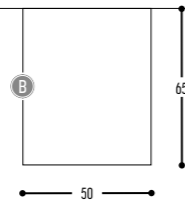

ZQUARE  
design dark studio

ZQUARE 1  
922-BB(B)-906GGH-K

ZQUARE 2  
924-BB(B)-906GGH-K

ZQUARE 3  
926-BB(B)-906GGH-II(I)-K

ZQUARE 4  
927-BB(B)-906GGH-II(I)-K

ZQUARE MOVE  
928-BB(B)-906GGH-II(I)-K

BB(B)	COLORS	Color
02	Black	Black
03	White	White
101	Soft Pink	Soft Pink
103	Soft Blue	Soft Blue
104	Soft Green	Soft Green
124	Kaki	Kaki
140	Old Pink	Old Pink
141	Terracotta Red	Terracotta Red
142	Oxide Red	Oxide Red
111	Brass Finish	Brass Finish
RAL color on request		

EFF	CRI • LUMENOUTPUT	906	>90 CRI • 600 Lm / 350 mA / 6,4 W
GG	REFLECTOR	22	22°
		34	34°
		54	54°
H	COLOR TEMP.	2	2700K
		3	3000K

II(I)	COLOR PLATE	Color
02	Black	Black
03	White	White
110	Brass	Brass
RAL color on request		