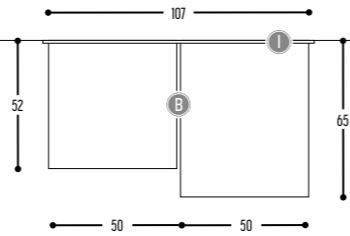

ZQUARE  
design dark studio

ZQUARE 1  
922-BB(B)-906GGH-K

ZQUARE 2  
924-BB(B)-906GGH-K

ZQUARE 3  
926-BB(B)-906GGH-II(I)-K

ZQUARE 4  
927-BB(B)-906GGH-II(I)-K

ZQUARE MOVE  
928-BB(B)-906GGH-II(I)-K

BB(B)	COLORS	Color
02	Black	Black
03	White	White
101	Soft Pink	Soft Pink
103	Soft Blue	Soft Blue
104	Soft Green	Soft Green
124	Kaki	Kaki
140	Old Pink	Old Pink
141	Terracotta Red	Terracotta Red
142	Oxide Red	Oxide Red
111	Brass Finish	Brass Finish
RAL color on request		

EFF	CRI • LUMENOUTPUT	906	>90 CRI • 600 Lm / 350 mA / 6,4 W
GG	REFLECTOR	22	22°
		34	34°
		54	54°
H	COLOR TEMP.	2	2700K
		3	3000K

II(I)	COLOR PLATE	Color
02	Black	Black
03	White	White
110	Brass	Brass
RAL color on request		