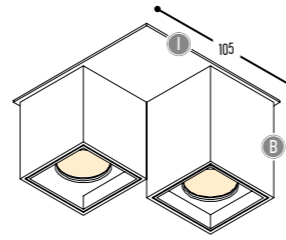

BB(B)	COLORS	Color
02	Black	Black
03	White	White
101	Soft Pink	Soft Pink
103	Soft Blue	Soft Blue
104	Soft Green	Soft Green
124	Kaki	Kaki
140	Old Pink	Old Pink
141	Terracotta Red	Terracotta Red
142	Oxide Red	Oxide Red
111	Brass Finish	Brass Finish
RAL color on request		

EFF	CRI • LUMENOUTPUT	906	>90 CRI • 600 Lm / 350 mA / 6,4 W
GG	REFLECTOR	22	22°
		34	34°
		54	54°
H	COLOR TEMP.	2	2700K
		3	3000K

II(I)	COLOR PLATE	Color
02	Black	Black
03	White	White
110	Brass	Brass
RAL color on request		

K	DRIVER	Option
1	No driver (CC)	
0	Non dimmable (extern)	
3	Dali (extern)	
4	Phase cut (extern)