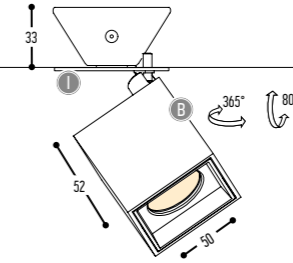

ZQUARE MOVE
928-BB(B)-906GGH-II(I)-K

BB(B)	COLORS	Color
02	Black	Black
03	White	White
101	Soft Pink	Soft Pink
103	Soft Blue	Soft Blue
104	Soft Green	Soft Green
124	Kaki	Kaki
140	Old Pink	Old Pink
141	Terracotta Red	Terracotta Red
142	Oxide Red	Oxide Red
111	Brass Finish	Brass Finish
RAL color on request		

EFF	CRI • LUMENOUTPUT	906	>90 CRI • 600 Lm / 350 mA / 6,4 W
GG	REFLECTOR	22	22°
		34	34°
		54	54°
H	COLOR TEMP.	2	2700K
		3	3000K

II(I)	COLOR PLATE	Color
02	Black	Black
03	White	White
110	Brass	Brass
RAL color on request		

K	DRIVER	Option
1	No driver (CC)	
0	Non dimmable (extern)	
3	Dali (extern)	
4	Phase cut (extern)