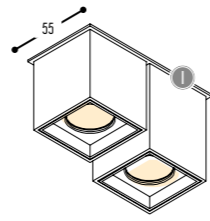

BB(B)	COLORS	Color
02	Black	Black
03	White	White
101	Soft Pink	Soft Pink
103	Soft Blue	Soft Blue
104	Soft Green	Soft Green
124	Kaki	Kaki
140	Old Pink	Old Pink
141	Terracotta Red	Terracotta Red
142	Oxide Red	Oxide Red
111	Brass Finish	Brass Finish
RAL color on request		

EFF	CRI • LUMENOUTPUT	906	>90 CRI • 600 Lm / 350 mA / 6,4 W
GG	REFLECTOR	22	22°
		34	34°
		54	54°
H	COLOR TEMP.	2	2700K
		3	3000K

II(I)	COLOR PLATE	Color
02	Black	Black
03	White	White
110	Brass	Brass
RAL color on request		

K	DRIVER	Option
1	No driver (CC)	
0	Non dimmable (extern)	
3	Dali (extern)	
4	Phase cut (extern)