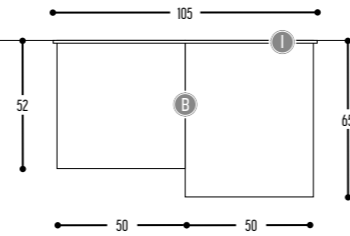

ZQUARE  
design dark studio

ZQUARE 1  
922-BB(B)-906GGH-K

ZQUARE 2  
924-BB(B)-906GGH-K

ZQUARE 3  
926-BB(B)-906GGH-II(I)-K

ZQUARE 4  
927-BB(B)-906GGH-II(I)-K

ZQUARE MOVE  
928-BB(B)-906GGH-II(I)-K

BB(B)	COLORS	Color
02	Black	Black
03	White	White
101	Soft Pink	Soft Pink
103	Soft Blue	Soft Blue
104	Soft Green	Soft Green
124	Kaki	Kaki
140	Old Pink	Old Pink
141	Terracotta Red	Terracotta Red
142	Oxide Red	Oxide Red
111	Brass Finish	Brass Finish
RAL color on request		

EFF	CRI • LUMENOUTPUT	906	>90 CRI • 600 Lm / 350 mA / 6,4 W
GG	REFLECTOR	22	22°
		34	34°
		54	54°
H	COLOR TEMP.	2	2700K
		3	3000K

II(I)	COLOR PLATE	Color
02	Black	Black
03	White	White
110	Brass	Brass
RAL color on request		