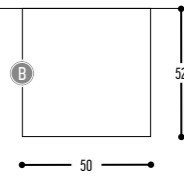

BB(B)	COLORS	Color
02	Black	Black
03	White	White
101	Soft Pink	Soft Pink
103	Soft Blue	Soft Blue
104	Soft Green	Soft Green
124	Kaki	Kaki
140	Old Pink	Old Pink
141	Terracotta Red	Terracotta Red
142	Oxide Red	Oxide Red
111	Brass Finish	Brass Finish
RAL color on request		

EFF	CRI • LUMENOUTPUT	906	>90 CRI • 600 Lm / 350 mA / 6,4 W
GG	REFLECTOR	22	22°
		34	34°
		54	54°
H	COLOR TEMP.	2	2700K
		3	3000K

II(I)	COLOR PLATE	Color
02	Black	Black
03	White	White
110	Brass	Brass
RAL color on request		

K	DRIVER	Option
1	No driver (CC)	
0	Non dimmable (extern)	
3	Dali (extern)	
4	Phase cut (extern)