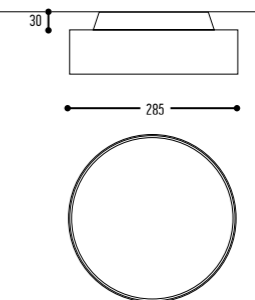

TEEVY ROUND BOX

948-02-809-111

**TEEVY**  
design dark studio

Easy to **OPEN** and **SWITCH** between 3000K and 4000K

BB	COLORS	02	Black
EFF	CRI • LUMENOUTPUT	809	>80 CRI • 1350 Lm / 350 mA / 11,3 W
I	INSIDE COLOR	111	Brass Finish