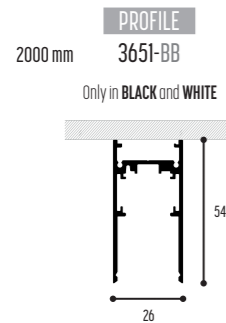

MODULES

SPOTS

BB	COLORS	02	Black
		03	White
		10	Alu Satinated
		150	Bronze Light
		151	Bronze Dark
S	SPOTS	2	TIKI
		3	TUKI
		4	PETI
		5	PETU
H	COLOR TEMP	2	2700K
		3	3000K
		4	4000K
K	DRIVER	0	Non dimmable
		3	Dali

ACCESSORIES

BB	COLORS	02	Black
		03	White