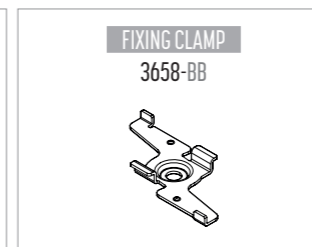

ACCESSORIES

BB	COLORS	02	Black
		03	White