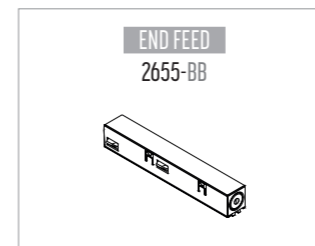

ACCESSORIES

BB	COLORS	02	Black
		03	White