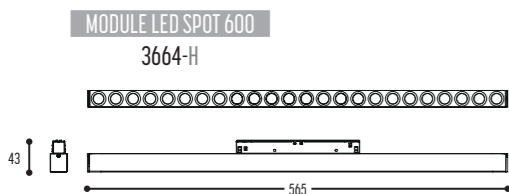

MODULES

SPOTS

BB	COLORS	02	Black
		03	White
		10	Alu Satinated
		150	Bronze Light
		151	Bronze Dark
S	SPOTS	2	TIKI
		3	TUKI
		4	PETI
		5	PETU
H	COLOR TEMP	2	2700K
		3	3000K
		4	4000K
K	DRIVER	0	Non dimmable
		3	Dali

ACCESSORIES

BB	COLORS	02	Black
		03	White