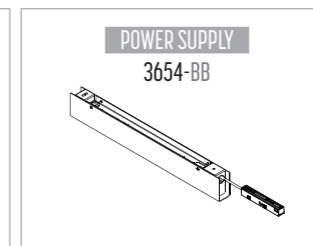

ACCESSORIES

BB	COLORS	02	Black
		03	White