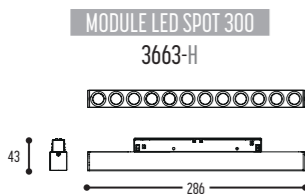

MODULES

SPOTS

BB	COLORS	02	Black
		03	White
		10	Alu Satinated
		150	Bronze Light
		151	Bronze Dark
S	SPOTS	2	TIKI
		3	TUKI
		4	PETI
		5	PETU
H	COLOR TEMP	2	2700K
		3	3000K
		4	4000K
K	DRIVER	0	Non dimmable
		3	Dali

ACCESSORIES

BB	COLORS	02	Black
		03	White