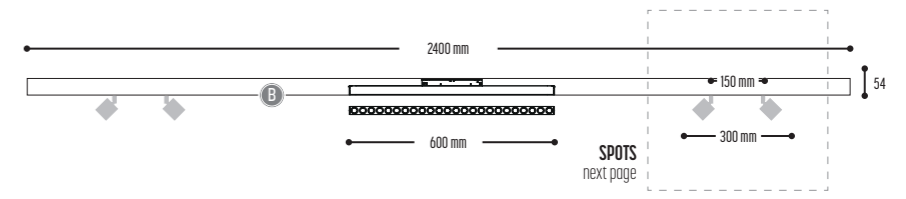

KFORTY-8

design dark studio

CUSTOM MADE
your dream - our challenge

KFORTY-8 SPOTS/LINE
3691-BB-S-H-K

KFORTY-8 SPOTS
3690-BB-S-H-K

BB	COLORS	02	Black
		03	White
		10	Alu Satinated
		150	Bronze Light
		151	Bronze Dark
S	SPOTS	2	TIKI
		3	TUKI
		4	PETI
		5	PETU
H	COLOR TEMP	2	2700K
		3	3000K
		4	4000K
K	DRIVER	0	Non dimmable
		3	Dali

MODULES

SPOTS

BB	COLORS	02	Black
		03	White
		10	Alu Satinated
		150	Bronze Light
		151	Bronze Dark
S	SPOTS	2	TIKI
		3	TUKI
		4	PETI
		5	PETU
H	COLOR TEMP	2	2700K
		3	3000K
		4	4000K
K	DRIVER	0	Non dimmable
		3	Dali