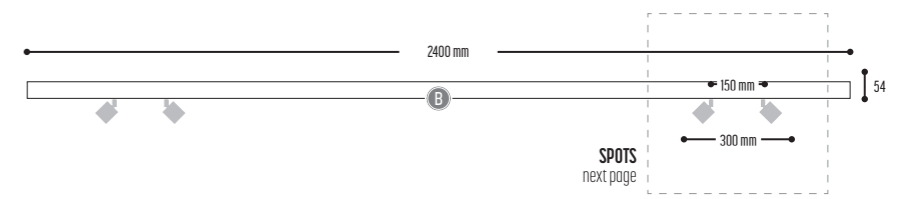

KFORTY-8

design dark studio

CUSTOM MADE
your dream - our challenge

KFORTY-8 SPOTS/LINE
3691-BB-S-H-K

KFORTY-8 SPOTS
3690-BB-S-H-K

BB	COLORS	02	Black
		03	White
		10	Alu Satinated
		150	Bronze Light
		151	Bronze Dark
S	SPOTS	2	TIKI
		3	TUKI
		4	PETI
		5	PETU
H	COLOR TEMP	2	2700K
		3	3000K
		4	4000K
K	DRIVER	0	Non dimmable
		3	Dali

MODULES

SPOTS

BB	COLORS	02	Black
		03	White
		10	Alu Satinated
		150	Bronze Light
		151	Bronze Dark
S	SPOTS	2	TIKI
		3	TUKI
		4	PETI
		5	PETU
H	COLOR TEMP	2	2700K
		3	3000K
		4	4000K
K	DRIVER	0	Non dimmable
		3	Dali