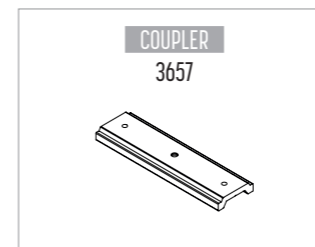

ACCESSORIES

BB	COLORS	02	Black
		03	White