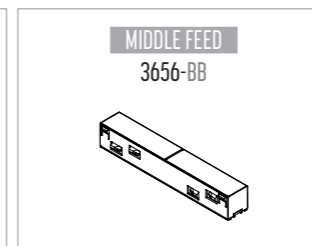

ACCESSORIES

BB	COLORS	02	Black
		03	White