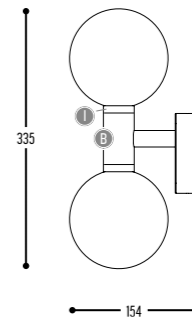

FUTAKO

design dark studio

FUTAKO WALL G9
2645-BB(B)-071-II(I)-10

BB(B)	COLORS	02		Black
		03		White
		150		Bronze Light
		151		Bronze Dark
II(I)	COLORS	02		Black
		03		White
		150		Bronze Light
		151		Bronze Dark
CCC	TYPE G9	071		G9 - LED 6W - 500lm
D(D)	DIAMETER	12	12 cm (MAX 6W)	