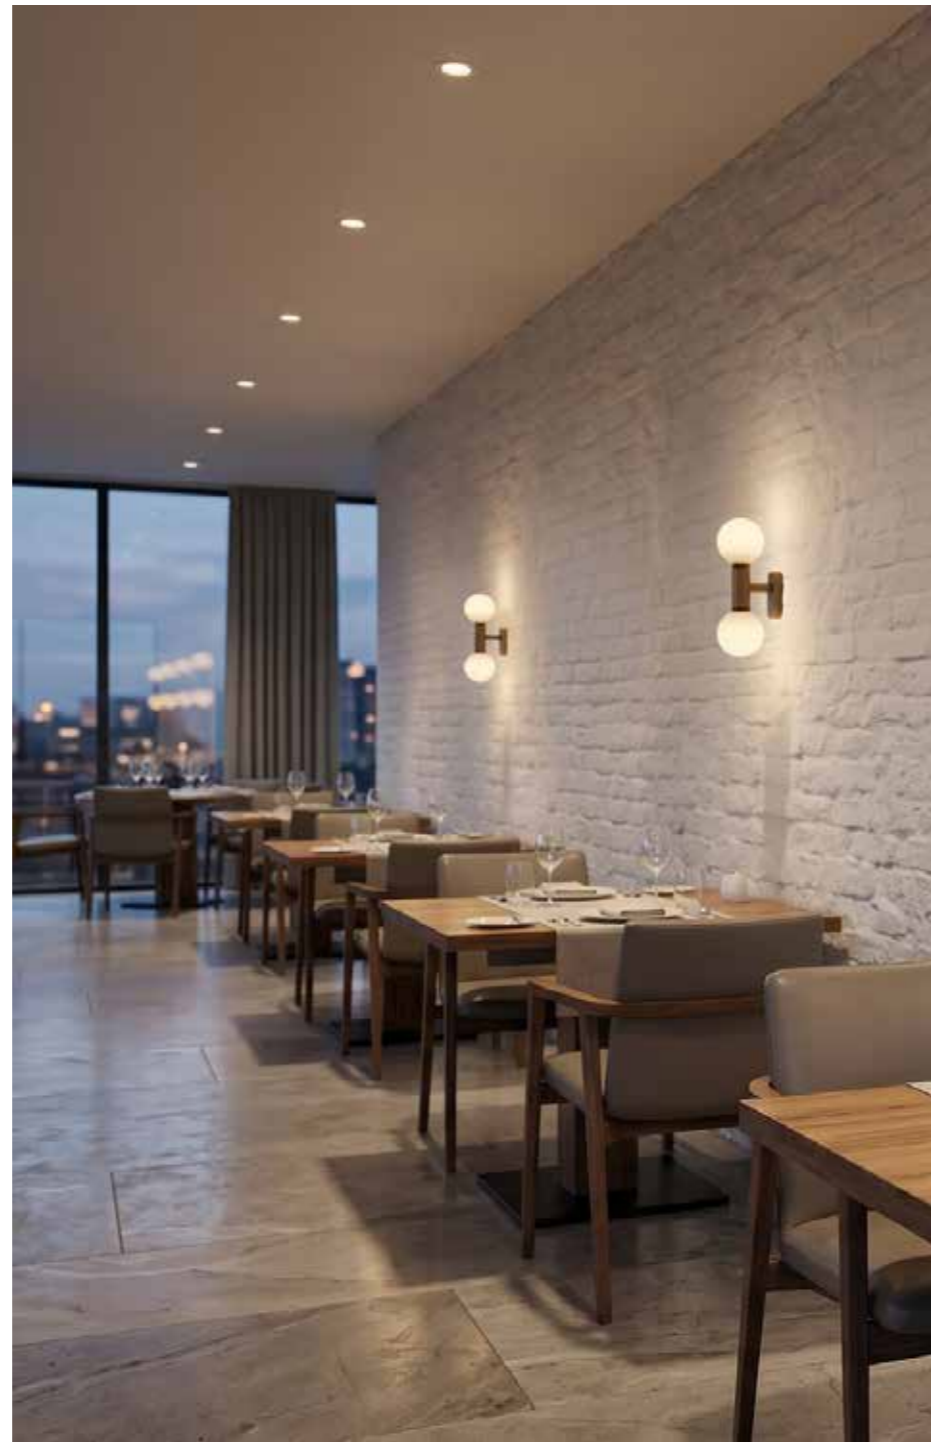

FUTAKO

design dark studio

FUTAKO WALL G9
2645-BB(B)-071-II(I)-10

BB(B)	COLORS	02		Black
		03		White
		150		Bronze Light
		151		Bronze Dark
II(I)	COLORS	02		Black
		03		White
		150		Bronze Light
		151		Bronze Dark
CCC	TYPE G9	071		G9 - LED 6W - 500lm
D(D)	DIAMETER	12	12 cm (MAX 6W)	