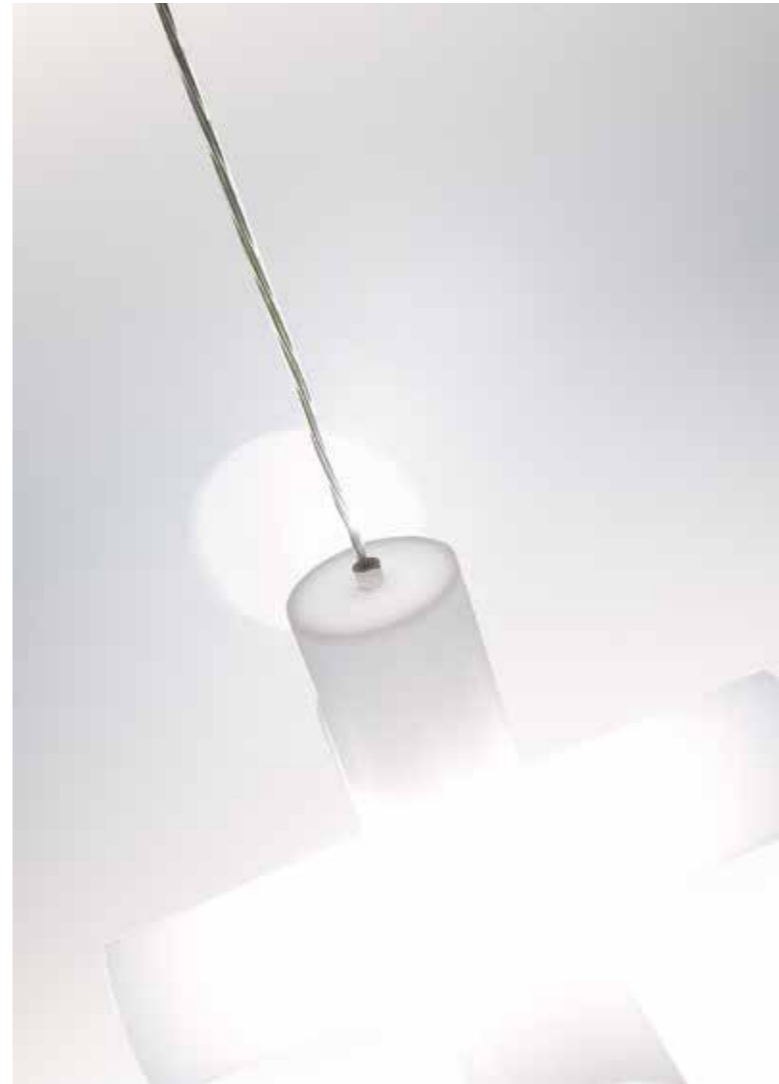

CROSSLIGHT

design jan melis & ben oostrum

reddot design award
winner

DE NEDERLANDSE
DESIGNPRIJZEN3
Designselectie

CROSSLIGHT S
130-BB-001-DD

BB(B)	COLORS	03	White (translucent)
		04	Red
		08	Orange
CCC	TYPE E27	001	LED / Globe (MAX 8 W)
DD	SUSP. CABLE	01	1,5 m
		02	2,5 m