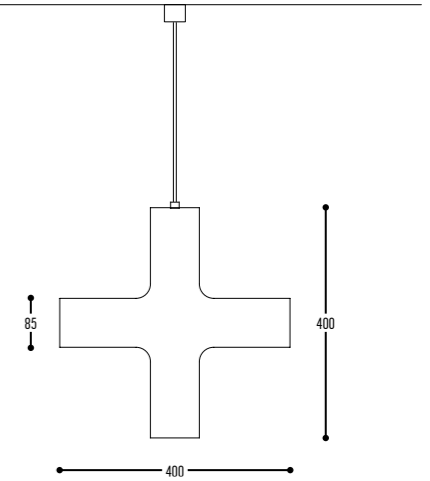

CROSSLIGHT

design jan melis & ben oostrum

reddot design award
winner

DE NEDERLANDSE
DESIGNPRIJZEN3
Designselectie

CROSSLIGHT S
130-BB-001-DD

BB(B)	COLORS	03	White (translucent)
		04	Red
		08	Orange
CCC	TYPE E27	001	LED / Globe (MAX 8 W)
DD	SUSP. CABLE	01	1,5 m
		02	2,5 m