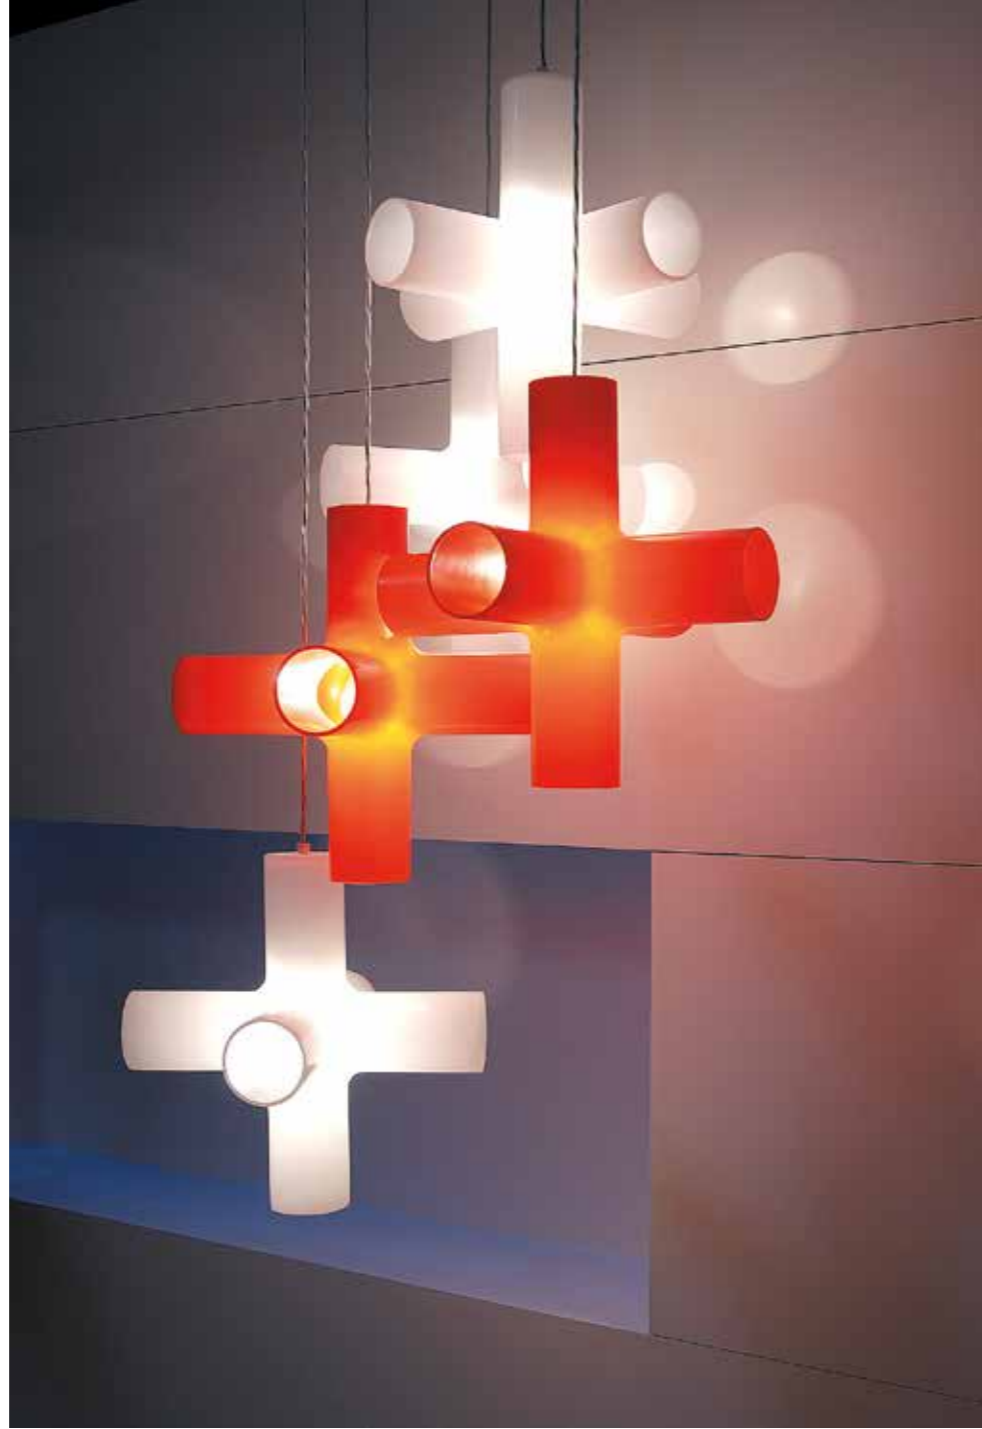

CROSSLIGHT

design jan melis & ben oostrum

reddot design award
winner

DE NEDERLANDSE
DESIGNPRIJZEN3
Designselectie

CROSSLIGHT S
130-BB-001-DD

BB(B)	COLORS	03	White (translucent)
		04	Red
		08	Orange
CCC	TYPE E27	001	LED / Globe (MAX 8 W)
DD	SUSP. CABLE	01	1,5 m
		02	2,5 m