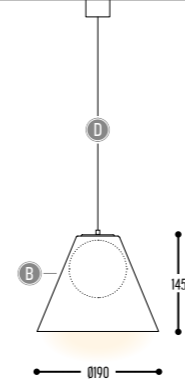

HUPPY
design dark studio

HUPPY
1087-10-071-DD

BB(B)	COLORS	10	Alu Satinated
CCC	TYPE G9	071	G9 - LED 6W - 500lm
DD	SUSP. CABLE	01	1,5 m
		02	2,5 m