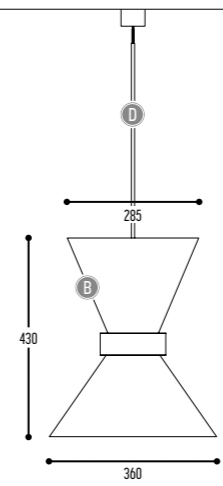

SL 53
3351-BB(B)914H-DD-K