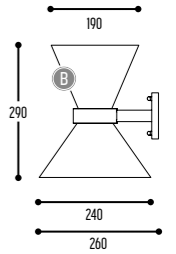

EFF	CRI • LUMENOUTPUT	Code	LED	Specs
		906	LED	>90 CRI • 2x 600 Lm / 350 mA / 2x 6,4 W
		914	LED	>90 CRI • 2x 1400 Lm / 350 mA / 2x 14 W

H	COLOR TEMP	Code	Temp
		2	2700K
		3	3000K

DD	SUSP. CABLE	Code	Length
		01	1,5 m
		02	2,5 m

K	DRIVER	Code	Driver Type
		1	No driver (CC)
		0	Non dimmable (intern)
		3	Dali (intern)
		4	Phase cut (intern)

Alu

LEON M. J. R. STYNEN

SL 53 M WALL
3352-BB(B)906H-K

SL 53 WALL
3353-BB(B)914H-K

BB(B)	COLORS CONES	02		Black	
		03		White	
		150		Bronze Light	
		151		Bronze Dark	
		101		Soft Pink	
		103		Soft Blue	
		161		LS Blue	
		104		Soft Green	
		162		LS Green	
		124		Kaki	
		140		Old Pink	
		141		Terracotta Red	
		142		Oxide Red	
			RAL color on request		
EFF	CRI • LUMENOUTPUT	906	LED	>90 CRI • 2x 600 Lm / 350 mA / 2x 6,4 W	
		914	LED	>90 CRI • 2x 1400 Lm / 350 mA / 2x 14 W	
H	COLOR TEMP	2	2700K		
		3	3000K		
K	DRIVER	1	No driver (CC)		
		0	Non dimmable (extern)		
		3	Dali (extern)		
		4	Phase cut (extern)		