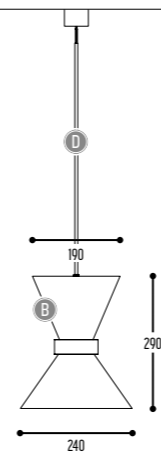

SL 53 M
3350-BB(B)906H-DD-K