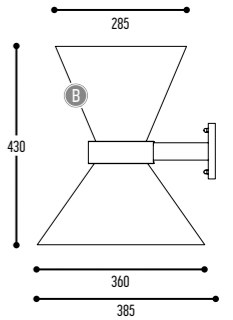

EFF	CRI • LUMENOUTPUT	Code	LED	Specs
		906	LED	>90 CRI • 2x 600 Lm / 350 mA / 2x 6,4 W
		914	LED	>90 CRI • 2x 1400 Lm / 350 mA / 2x 14 W

H	COLOR TEMP	Code	Temp
		2	2700K
		3	3000K

DD	SUSP. CABLE	Code	Length
		01	1,5 m
		02	2,5 m

K	DRIVER	Code	Driver Type
		1	No driver (CC)
		0	Non dimmable (intern)
		3	Dali (intern)
		4	Phase cut (intern)

Alu

LEON M. J. R. STYNEN

SL 53 M WALL
3352-BB(B)906H-K

SL 53 WALL
3353-BB(B)914H-K

BB(B)	COLORS CONES	02		Black	
		03		White	
		150		Bronze Light	
		151		Bronze Dark	
		101		Soft Pink	
		103		Soft Blue	
		161		LS Blue	
		104		Soft Green	
		162		LS Green	
		124		Kaki	
		140		Old Pink	
		141		Terracotta Red	
		142		Oxide Red	
			RAL color on request		
EFF	CRI • LUMENOUTPUT	906	LED	>90 CRI • 2x 600 Lm / 350 mA / 2x 6,4 W	
		914	LED	>90 CRI • 2x 1400 Lm / 350 mA / 2x 14 W	
H	COLOR TEMP	2	2700K		
		3	3000K		
K	DRIVER	1	No driver (CC)		
		0	Non dimmable (extern)		
		3	Dali (extern)		
		4	Phase cut (extern)		