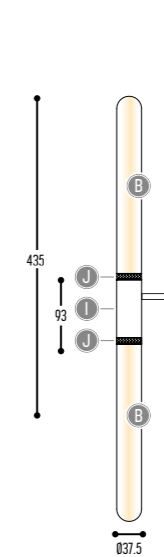

CHIQUE
design dark studio

DISCLAIMER – Nature decides the look of alabaster!

BB(B)	COLORS	13	Glass White
		134	Alabaster
EFF	CRI • LUMENOUTPUT	904	>90 CRI • 400 Lm / 250 mA / 4,2 W
		1	2200K
H	COLOR TEMP.	2	2700K
		3	3000K
II(I)	COLOR	02	Black
		10	Alu
		150	Bronze Light
		151	Bronze Dark
JJ(J)	COLOR	02	Black
		10	Alu
		150	Bronze Light
		151	Bronze Dark
K	DRIVER	1	No driver (CC)
		0	Non dimmable (extern)
		3	Dial (extern)
		4	Phase cut (extern)

CHIQUE 30.5 WALL DOUBLE
2608-BB(B)-904H-II(I)-JJ(J)-K

CHIQUE 30.6 WALL DOUBLE
2609-BB(B)-904H-II(I)-JJ(J)-K

CHIQUE 30.4 WALL DOUBLE
2607-BB(B)-904H-II(I)-JJ(J)-K