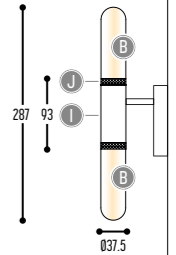

CHIQUE
design dark studio

DISCLAIMER – Nature decides the look of alabaster!

BB(B)	COLORS	13	Glass White
		134	Alabaster
EFF	CRI • LUMENOUTPUT	904	>90 CRI • 400 Lm / 250 mA / 4,2 W
		1	2200K
H	COLOR TEMP.	2	2700K
		3	3000K
II(I)	COLOR	02	Black
		10	Alu
		150	Bronze Light
		151	Bronze Dark
JJ(J)	COLOR	02	Black
		10	Alu
		150	Bronze Light
		151	Bronze Dark
K	DRIVER	1	No driver (CC)
		0	Non dimmable (extern)
		3	Dial (extern)
		4	Phase cut (extern)

CHIQUE 30.5 WALL DOUBLE
2608-BB(B)-904H-II(I)-JJ(J)-K

CHIQUE 30.6 WALL DOUBLE
2609-BB(B)-904H-II(I)-JJ(J)-K

CHIQUE 30.4 WALL DOUBLE
2607-BB(B)-904H-II(I)-JJ(J)-K