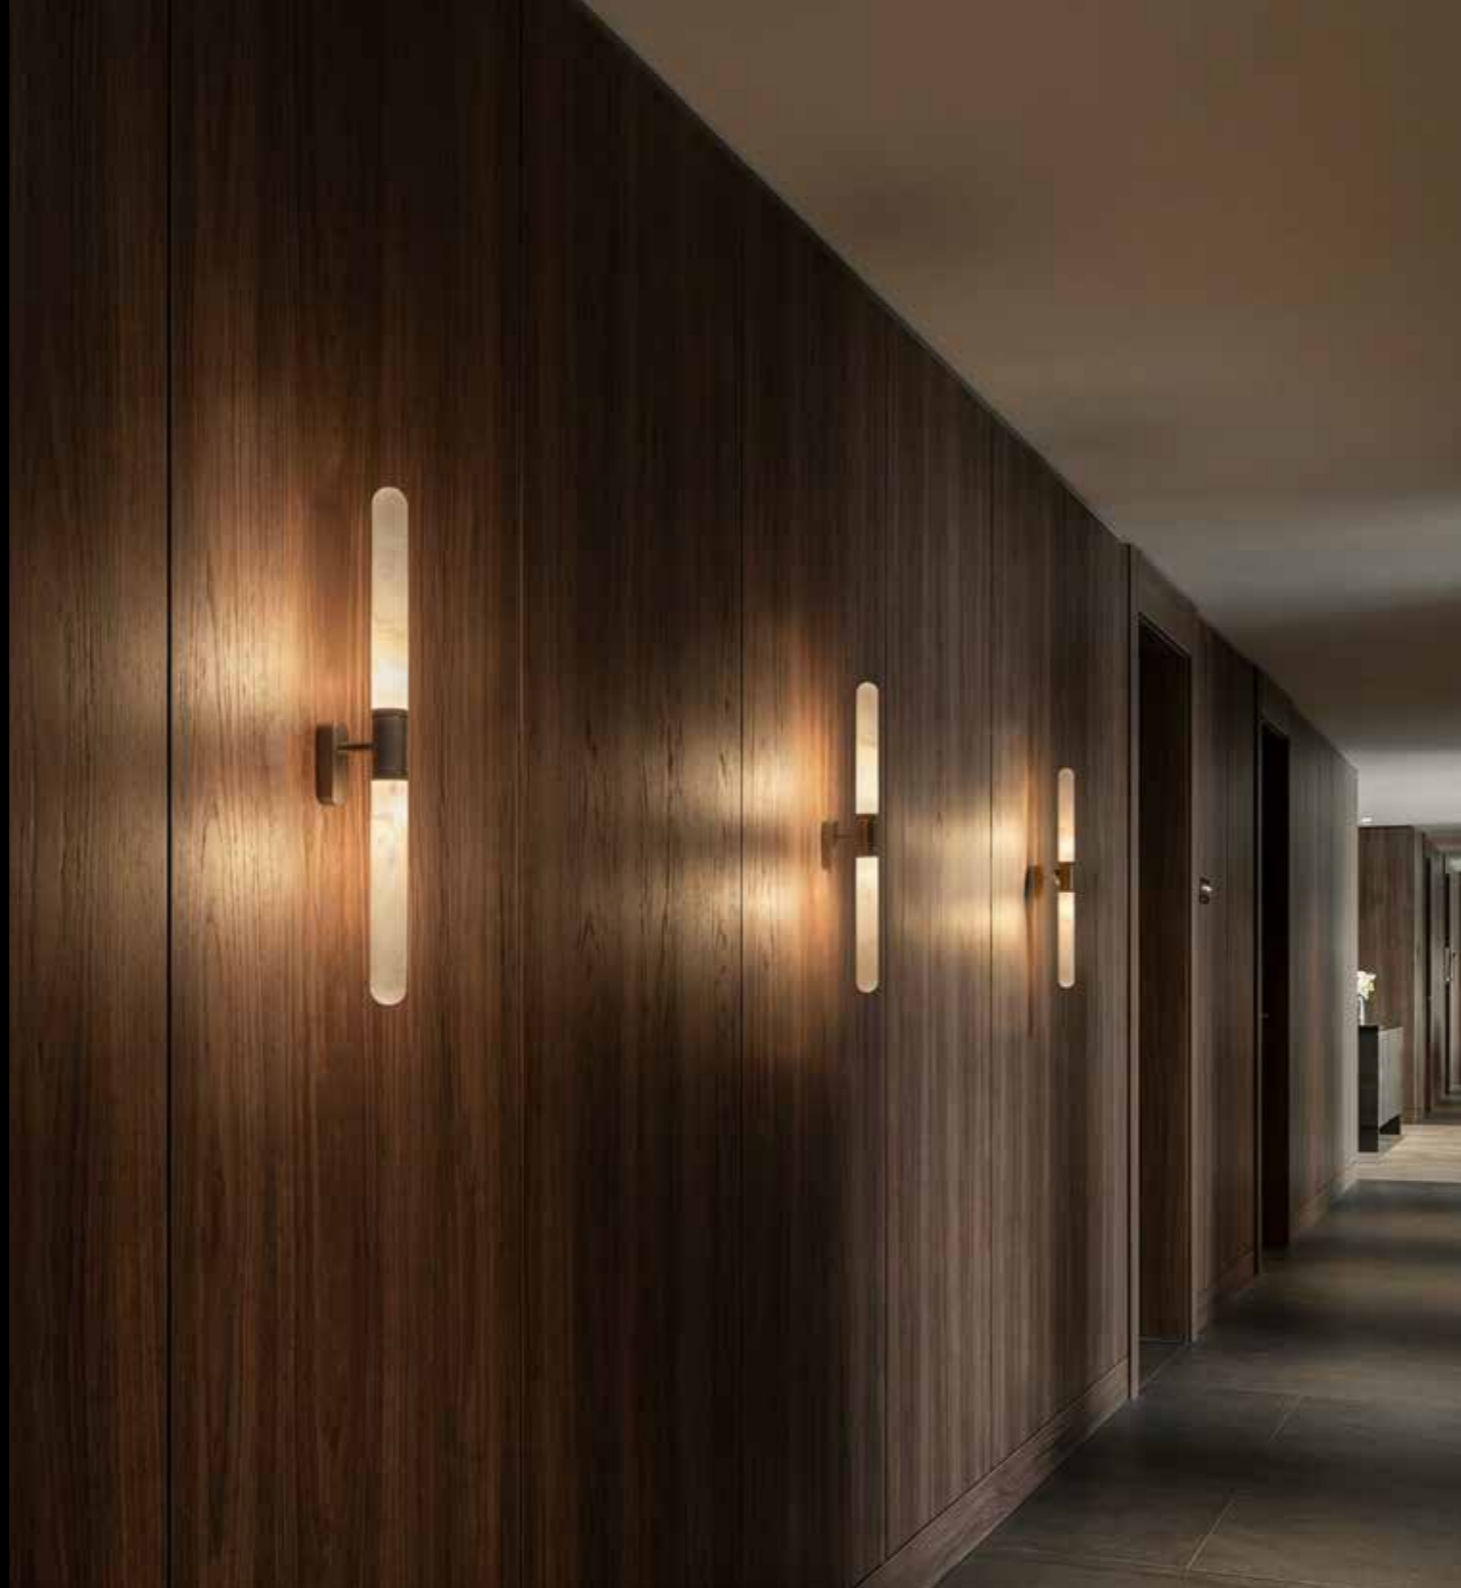

CHIQUE
design dark studio

DISCLAIMER – Nature decides the look of alabaster!

BB(B)	COLORS	13	Glass White
		134	Alabaster
EFF	CRI • LUMENOUTPUT	904	>90 CRI • 400 Lm / 250 mA / 4,2 W
		1	2200K
H	COLOR TEMP.	2	2700K
		3	3000K
II(I)	COLOR	02	Black
		10	Alu
		150	Bronze Light
		151	Bronze Dark
JJ(J)	COLOR	02	Black
		10	Alu
		150	Bronze Light
		151	Bronze Dark
K	DRIVER	1	No driver (CC)
		0	Non dimmable (extern)
		3	Dial (extern)
		4	Phase cut (extern)

CHIQUE 30.5 WALL DOUBLE
2608-BB(B)-904H-II(I)-JJ(J)-K

CHIQUE 30.6 WALL DOUBLE
2609-BB(B)-904H-II(I)-JJ(J)-K

CHIQUE 30.4 WALL DOUBLE
2607-BB(B)-904H-II(I)-JJ(J)-K