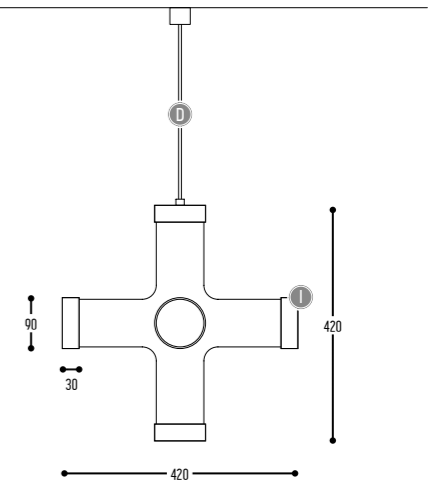

CROSSLIGHT DOPPIO

design jan melis & ben oostrum

CROSSLIGHT DOPPIO
130-03-001-151-DD

| | | | |
|-------|-------------|-----|-----------------------|
| BB(B) | COLORS | 03 | White (translucent) |
| CCC | TYPE E27 | 001 | LED / Globe (MAX 8 W) |
| II(I) | COLOR CAPS | 151 | Bronze Dark |
| DD | SUSP. CABLE | 01 | 1,5 m |
| | | 02 | 2,5 m |