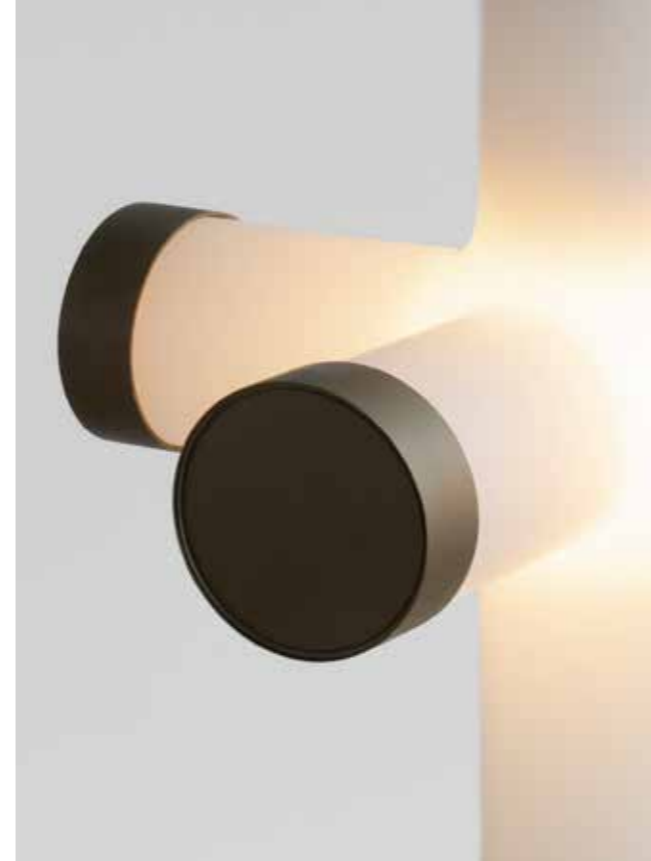

CROSSLIGHT DOPPIO

design jan melis & ben oostrum

CROSSLIGHT DOPPIO
130-03-001-151-DD

| | | | |
|-------|-------------|-----|-----------------------|
| BB(B) | COLORS | 03 | White (translucent) |
| CCC | TYPE E27 | 001 | LED / Globe (MAX 8 W) |
| II(I) | COLOR CAPS | 151 | Bronze Dark |
| DD | SUSP. CABLE | 01 | 1,5 m |
| | | 02 | 2,5 m |