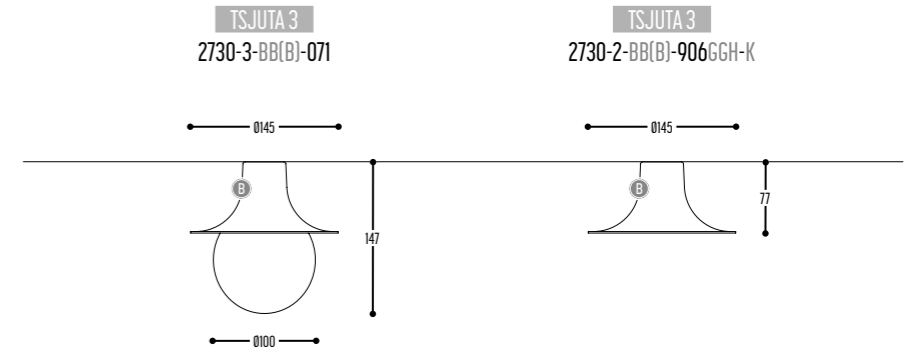

TSJUTA  
design dark studio

TSJUTA 1  
2730-1-BB(B)-071

TSJUTA 1  
2730-1-BB(B)-906GGH-K

BB(B)	COLORS	02	Black
		03	White
		10	Alu Satinated
		150	Bronze Light
		151	Bronze Dark
CCC	TYPE G9	071	G9 - LED 6W - 500lm
EFF	CRI • LUMENOUTPUT	906	>90 CRI • 600 Lm / 350 mA / 6,4 W
GG	REFLECTOR	22	22°
		34	34°
		54	54°
H	COLOR TEMP.	2	2700K
		3	3000K
K	DRIVER	1	No driver (CC)
		0	Non dimmable
		3	Dali
		4	Phase cut

BB(B)	COLORS	02	Black
		03	White
		10	Alu Satinated
		150	Bronze Light
		151	Bronze Dark
CCC	TYPE G9	071	G9 - LED 6W - 500lm
EFF	CRI • LUMENOUTPUT	906	>90 CRI • 600 Lm / 350 mA / 6,4 W
		22	22°
GG	REFLECTOR	34	34°
		54	54°
		2	2700K
H	COLOR TEMP.	3	3000K
K	DRIVER	1	No driver (CC)
		0	Non dimmable
		3	Dali
		4	Phase cut

Alu - Glass

BB(B)	COLORS	02	Black
		03	White
		10	Alu Satinated
		150	Bronze Light
		151	Bronze Dark
CCC	TYPE G9	071	G9 - LED 6W - 500lm
EFF	CRI • LUMENOUTPUT	906	>90 CRI • 600 Lm / 350 mA / 6,4 W
		22	22°
		34	34°
		54	54°
H	COLOR TEMP.	2	2700K
		3	3000K
K	DRIVER	1	No driver (CC)
		0	Non dimmable
		3	Dali
		4	Phase cut