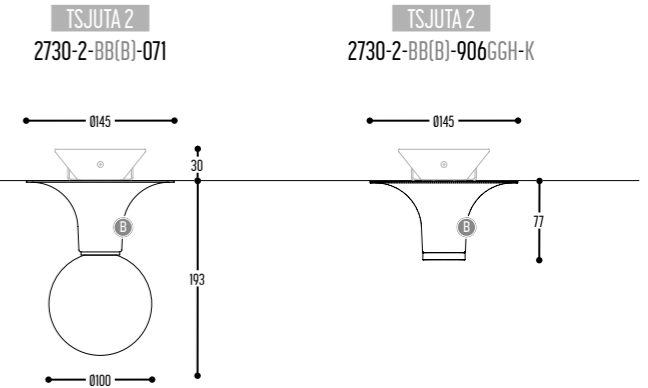

TSJUTA  
design dark studio

TSJUTA 1  
2730-1-BB(B)-071

TSJUTA 1  
2730-1-BB(B)-906GGH-K

BB(B)	COLORS	02	Black
		03	White
		10	Alu Satinated
		150	Bronze Light
		151	Bronze Dark
CCC	TYPE G9	071	G9 - LED 6W - 500lm
EFF	CRI • LUMENOUTPUT	906	>90 CRI • 600 Lm / 350 mA / 6,4 W
GG	REFLECTOR	22	22°
		34	34°
		54	54°
H	COLOR TEMP.	2	2700K
		3	3000K
K	DRIVER	1	No driver (CC)
		0	Non dimmable
		3	Dali
		4	Phase cut

BB(B)	COLORS	02	Black
		03	White
		10	Alu Satinated
		150	Bronze Light
		151	Bronze Dark
CCC	TYPE G9	071	G9 - LED 6W - 500lm
EFF	CRI • LUMENOUTPUT	906	>90 CRI • 600 Lm / 350 mA / 6,4 W
		22	22°
GG	REFLECTOR	34	34°
		54	54°
		2	2700K
H	COLOR TEMP.	3	3000K
K	DRIVER	1	No driver (CC)
		0	Non dimmable
		3	Dali
		4	Phase cut

Alu - Glass

BB(B)	COLORS	02	Black
		03	White
		10	Alu Satinated
		150	Bronze Light
		151	Bronze Dark
CCC	TYPE G9	071	G9 - LED 6W - 500lm
EFF	CRI • LUMENOUTPUT	906	>90 CRI • 600 Lm / 350 mA / 6,4 W
		22	22°
		34	34°
		54	54°
H	COLOR TEMP.	2	2700K
		3	3000K
K	DRIVER	1	No driver (CC)
		0	Non dimmable
		3	Dali
		4	Phase cut