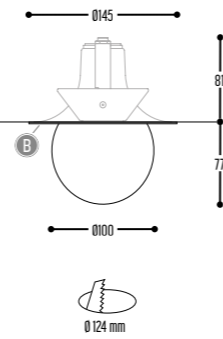

BB(B)	COLORS	02	Black
		03	White
		10	Alu Satinated
		150	Bronze Light
		151	Bronze Dark
CCC	TYPE G9	071	G9 - LED 6W - 500lm
EFF	CRI • LUMENOUTPUT	906	>90 CRI • 600 Lm / 350 mA / 6,4 W
GG	REFLECTOR	22	22°
		34	34°
		54	54°
H	COLOR TEMP.	2	2700K
		3	3000K
K	DRIVER	1	No driver (CC)
		0	Non dimmable
		3	Dali
		4	Phase cut