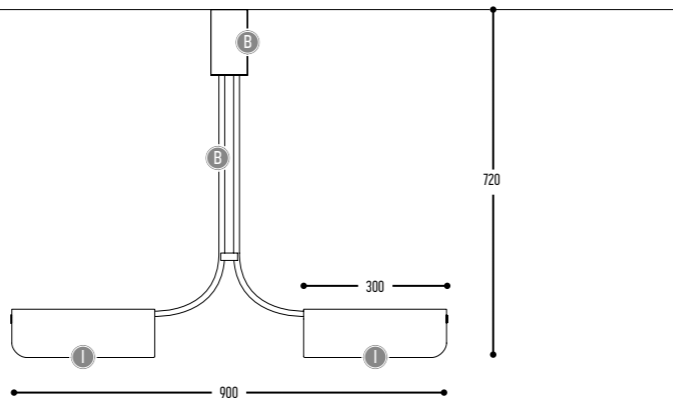

BENDIT S
3454-BB(B)-H-ii(i)-K

BB(B)	COLORS	02	Black
		03	White
		10	Alu Satinated
FF	LED	26	>90 CRI • 2X 620 Lm / 26 W/m
H	COLOR TEMP.	2	2700K
		3	3000K
		4	4000K
ii(i)	COLORS	02	Black
		03	White
		10	Alu Satinated
		150	Bronze Light
		151	Bronze Dark
		111	Brass Finish
		101	Soft Pink
		103	Soft Blue
		104	Soft Green
		124	Kaki
		140	Old Pink
		141	Terracotta Red
		142	Oxide Red
		RAL color on request	
K	DRIVER	1	No driver (24V)
		0	Non dimmable (intern)
		3	Dali (extern)
		4	Phase cut (intern)