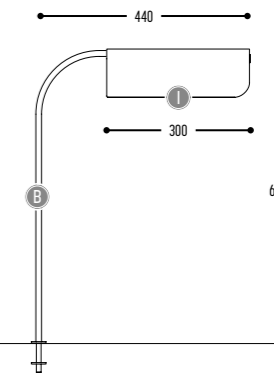

BENDIT

design anthony boelaert

BENDIT TABLE
3453-BB(B)-H-II(I)-K

BB(B)	COLORS	02	Black
		03	White
		10	Alu Satinated

FF	LED	26	>90 CRI • 620 Lm / 26 W/m
		2	2700K
		3	3000K
		4	4000K

II(I)	COLORS	02	Black
		03	White
		10	Alu Satinated
		150	Bronze Light
		151	Bronze Dark
		111	Brass Finish
		101	Soft Pink
		103	Soft Blue
		104	Soft Green
		124	Kaki
		140	Old Pink
		141	Terracotta Red
		142	Oxide Red
			RAL color on request

K	DRIVER	1	No driver (24V)
		0	Non dimmable (extern)
		3	Dali (extern)
		4	Phase cut (extern)

Metal-Alu

BB(B)	COLORS	02	Black
		03	White
		10	Alu Satinated
FF	LED	26	>90 CRI • 620 Lm / 26 W/m (WALL M) >90 CRI • 820 Lm / 26 W/m (WALL)
		H	COLOR TEMP.
		2	2700K
		3	3000K
		4	4000K
II(I)	COLORS	02	Black
		03	White
		10	Alu Satinated
		150	Bronze Light
		151	Bronze Dark
		111	Brass Finish
		101	Soft Pink
		103	Soft Blue
		104	Soft Green
		124	Kaki
		140	Old Pink
		141	Terracotta Red
		142	Oxide Red
JJ(J)	COLORS	02	Black
		03	White
		10	Alu Satinated
		150	Bronze Light
		151	Bronze Dark
		111	Brass Finish
		101	Soft Pink
		103	Soft Blue
		104	Soft Green
		124	Kaki
		140	Old Pink
		141	Terracotta Red
		142	Oxide Red
K	DRIVER	1	No driver (24V)
		0	Non dimmable (intern)
		3	Dali (extern)
		4	Phase cut (intern)

BENDIT WALL
3455-BB(B)-H-II(I)-JJ(J)-K

Metal-Alu

BENDIT S
3454-BB(B)-H-ii(i)-K

BB(B)	COLORS	02	Black
		03	White
		10	Alu Satinated
FF	LED	26	>90 CRI • 2X 620 Lm / 26 W/m
H	COLOR TEMP.	2	2700K
		3	3000K
		4	4000K
ii(i)	COLORS	02	Black
		03	White
		10	Alu Satinated
		150	Bronze Light
		151	Bronze Dark
		111	Brass Finish
		101	Soft Pink
		103	Soft Blue
		104	Soft Green
		124	Kaki
		140	Old Pink
		141	Terracotta Red
		142	Oxide Red
		 RAL color on request	
K	DRIVER	1	No driver (24V)
		0	Non dimmable (intern)
		3	Dali (extern)
		4	Phase cut (intern)