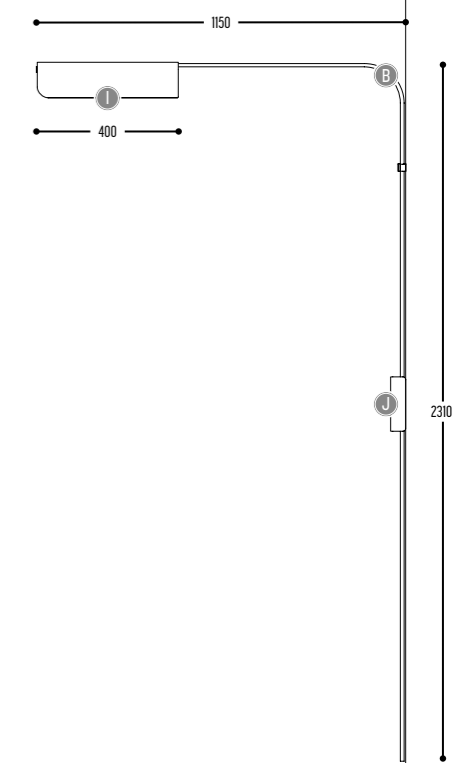

BB(B)	COLORS	02	Black		
		03	White		
		10	Alu Satinated		
FF	LED	26	>90 CRI • 620 Lm / 26 W/m (WALL M) >90 CRI • 820 Lm / 26 W/m (WALL)		
		H	COLOR TEMP.	2	2700K
				3	3000K
				4	4000K
II(I)	COLORS	02	Black		
		03	White		
		10	Alu Satinated		
		150	Bronze Light		
		151	Bronze Dark		
		111	Brass Finish		
		101	Soft Pink		
		103	Soft Blue		
		104	Soft Green		
		124	Kaki		
		140	Old Pink		
		141	Terracotta Red		
		142	Oxide Red		
			RAL color on request		
		JJ(J)	COLORS	02	Black
03	White				
10	Alu Satinated				
150	Bronze Light				
151	Bronze Dark				
111	Brass Finish				
101	Soft Pink				
103	Soft Blue				
104	Soft Green				
124	Kaki				
140	Old Pink				
141	Terracotta Red				
142	Oxide Red				
	RAL color on request				
K	DRIVER			1	No driver (24V)
		0	Non dimmable (intern)		
		3	Dali (extern)		
		4	Phase cut (intern)		

BENDIT WALL
3455-BB(B)-H-II(I)-JJ(J)-K