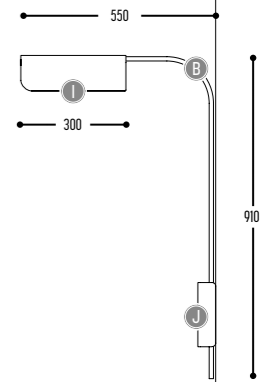

BB(B)	COLORS	02	Black		
		03	White		
		10	Alu Satinated		
FF	LED	26	>90 CRI • 620 Lm / 26 W/m (WALL M) >90 CRI • 820 Lm / 26 W/m (WALL)		
		H	COLOR TEMP.		
		2	2700K		
		3	3000K		
		4	4000K		
II(I)	COLORS	02	Black		
		03	White		
		10	Alu Satinated		
		150	Bronze Light		
		151	Bronze Dark		
		111	Brass Finish		
		101	Soft Pink		
		103	Soft Blue		
		104	Soft Green		
		124	Kaki		
		140	Old Pink		
		141	Terracotta Red		
		142	Oxide Red		
				RAL color on request	
JJ(J)	COLORS	02	Black		
		03	White		
		10	Alu Satinated		
		150	Bronze Light		
		151	Bronze Dark		
		111	Brass Finish		
		101	Soft Pink		
		103	Soft Blue		
		104	Soft Green		
		124	Kaki		
		140	Old Pink		
		141	Terracotta Red		
		142	Oxide Red		
				RAL color on request	
K	DRIVER	1	No driver (24V)		
		0	Non dimmable (intern)		
		3	Dali (extern)		
		4	Phase cut (intern)		

BENDIT WALL M
3450-BB(B)-H-II(I)-JJ(J)-K